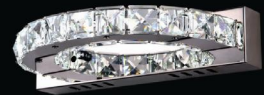

EX-F1442-1A
1 x E27 MAX.100w
L45 x H157cm