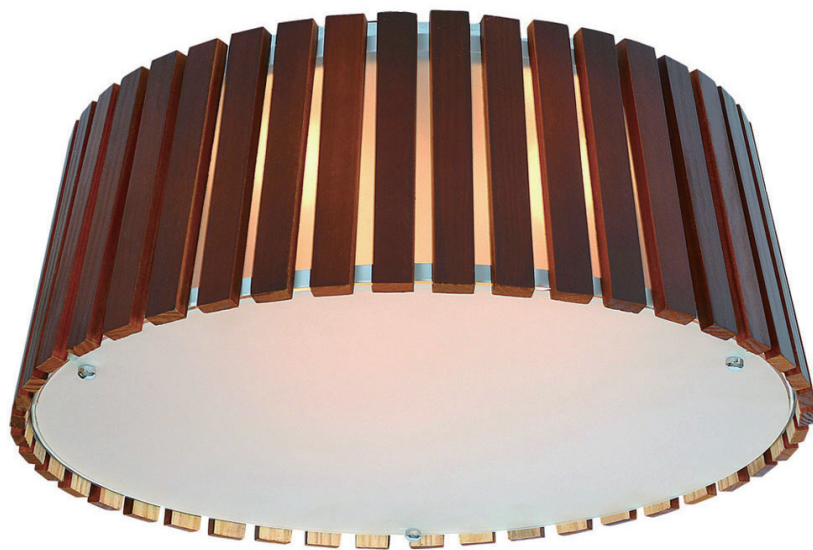

C2006-370/470

E27 2/3×60W (bulbs excluded)

METAL FINISH: CHROME

SIZE AVAILABLE:

D370*H280MM

D470*H280MM