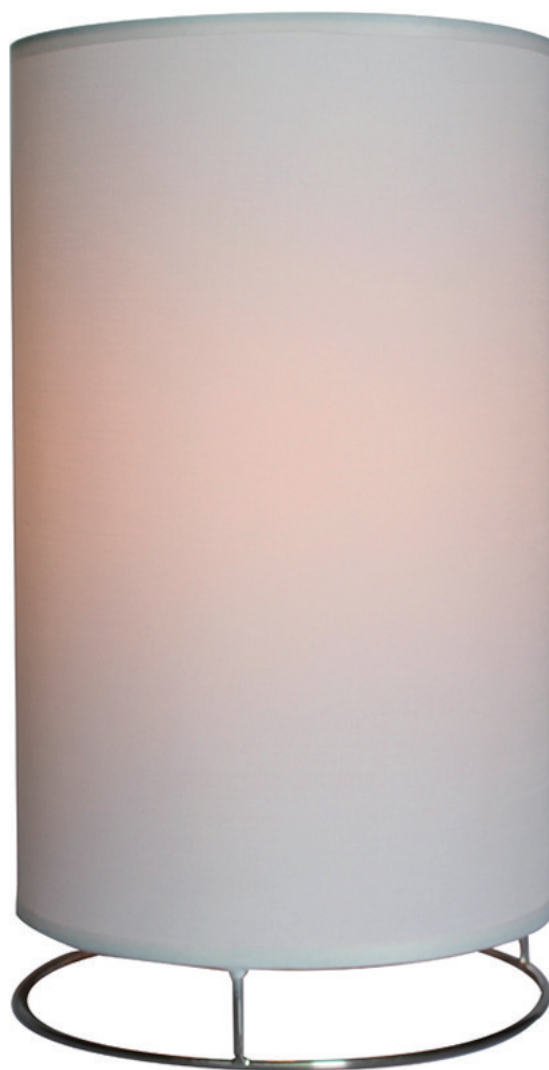

T10190

E27 1×60W (bulb excluded)

METAL FINISH: SATIN NICKEL

SIZE: L250*W130*H450MM