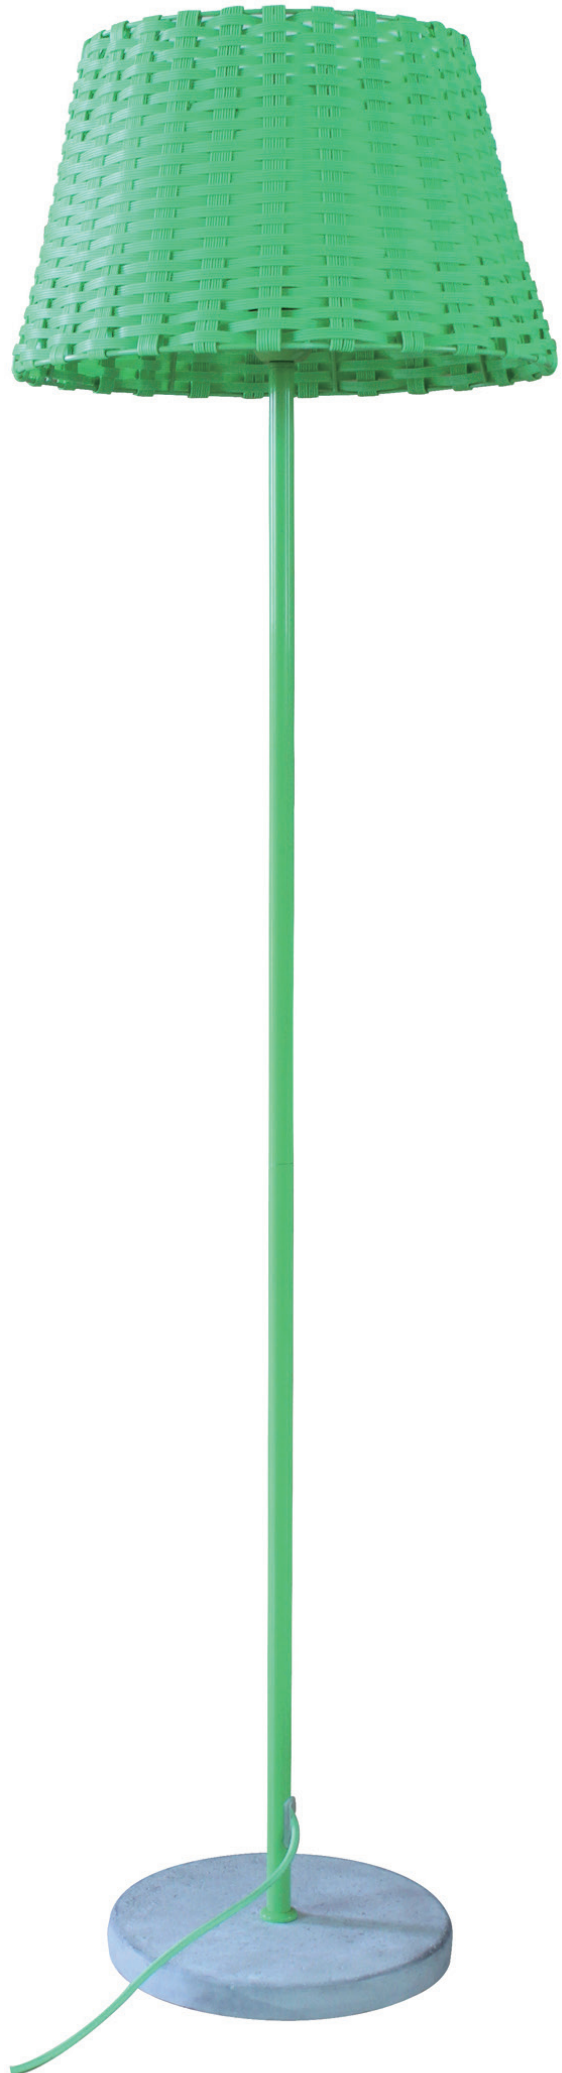

F10020

E27 1×60W (bulbs excluded)

MENTAL FINISH: MATT BLACK

SIZE: L350*W550*H1670MM

F10030

E27 1×60W (bulbs excluded)

MENTAL FINISH: SATIN NICKEL

SIZE: D400*H1530MM