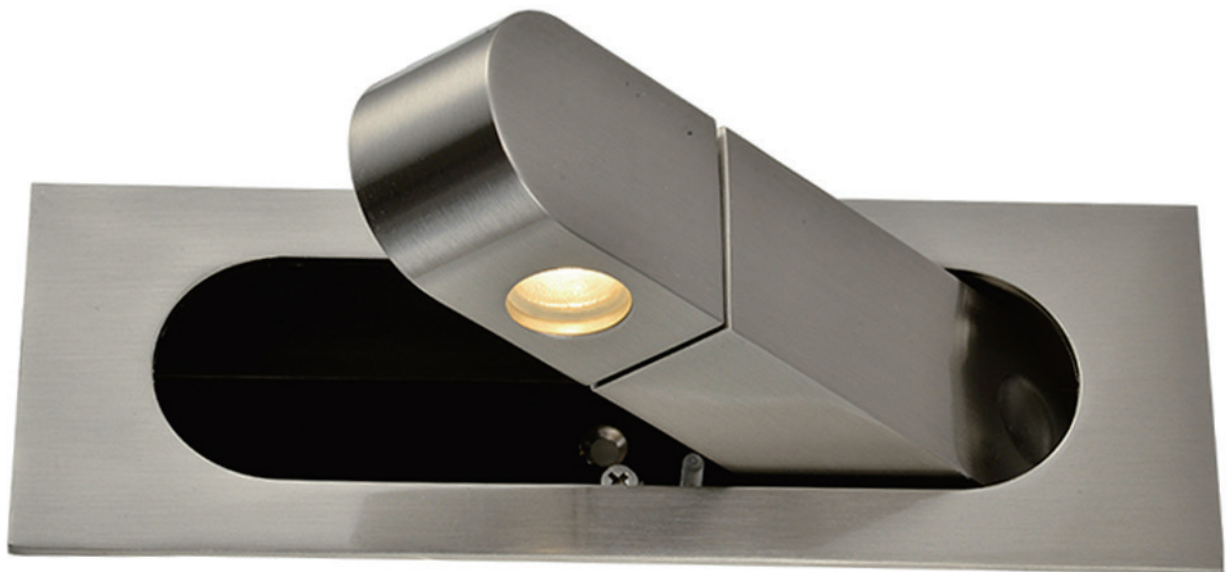

SIZE: L50*E100*H150MM

WL1117SBO/1117BBZO

LED 1×2.5W(LED source and driver included), 3000K

METAL FINISH: SATIN BLACK+CHROME/BLACK BRONZE

SIZE: L50*E100*H165MM

WL1010BRZO/1010SNO

LED 1×2.5W(LED source and driver included), 3000K
METAL FINISH: BRONZE/SATIN NICKEL