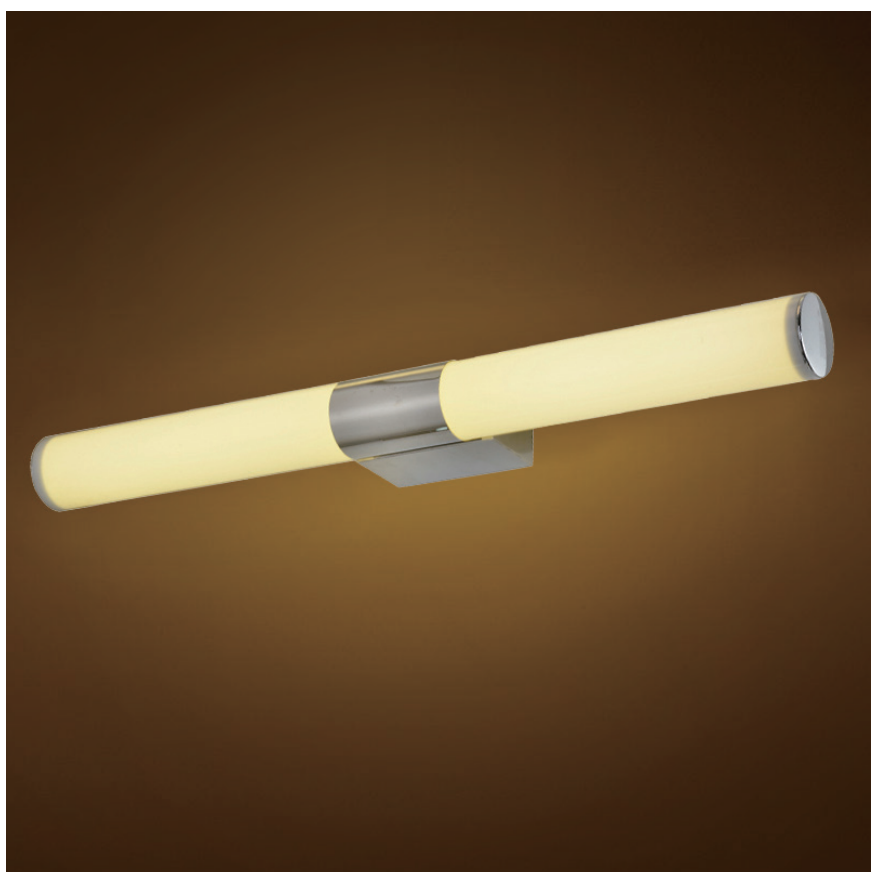

M1001B0

LED 9W (LED source and driver included),3000K

METAL FINISH: CHROME

SIZE: L560*E100*H50MM