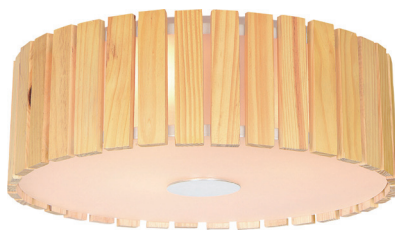

■ C2004-370