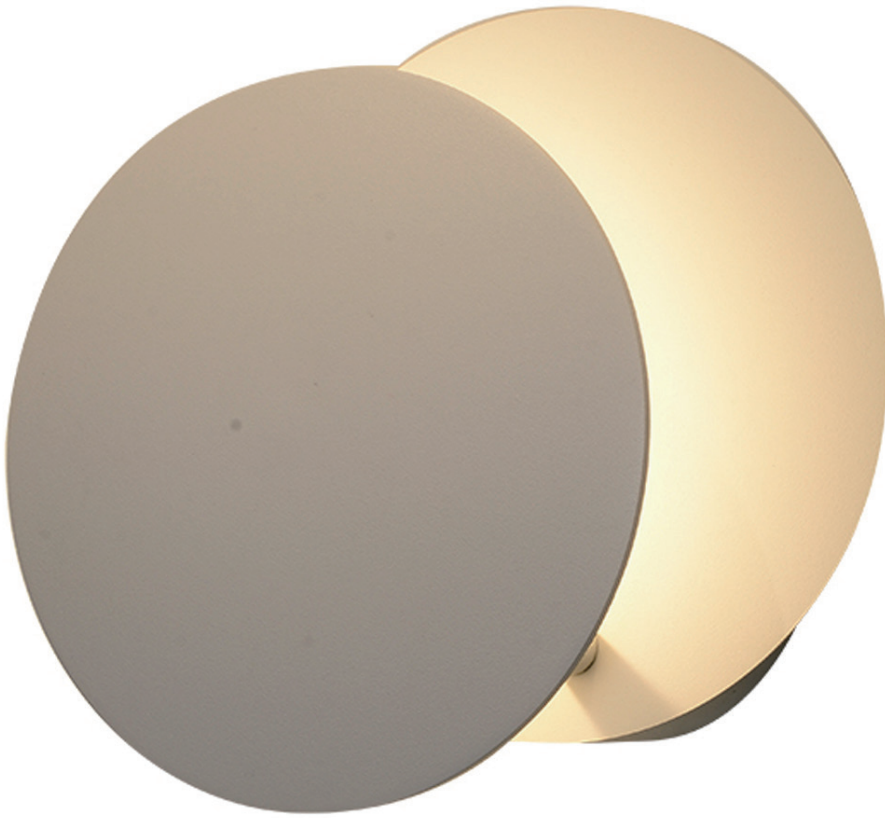

WL11550

LED 1×5W(LED source and driver included), 3000K
METAL FINISH: WHITE PAINTING

SIZE: D170*E85MM