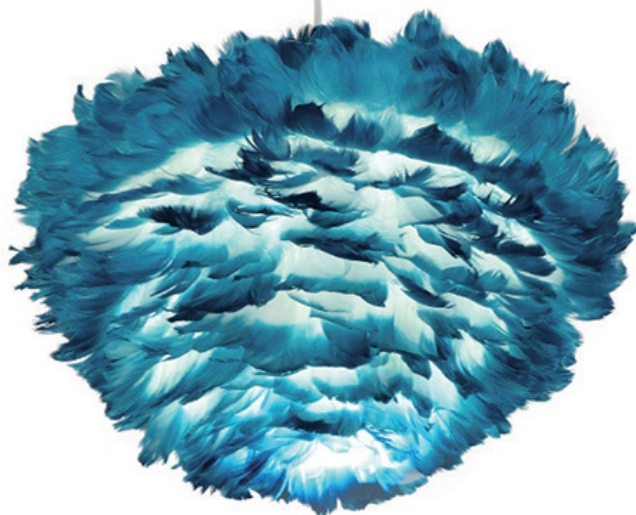

P20250

E27 1×60W LED(bulb excluded)

METAL FINISH: MATT WHITE

SIZE: D400*1800MM