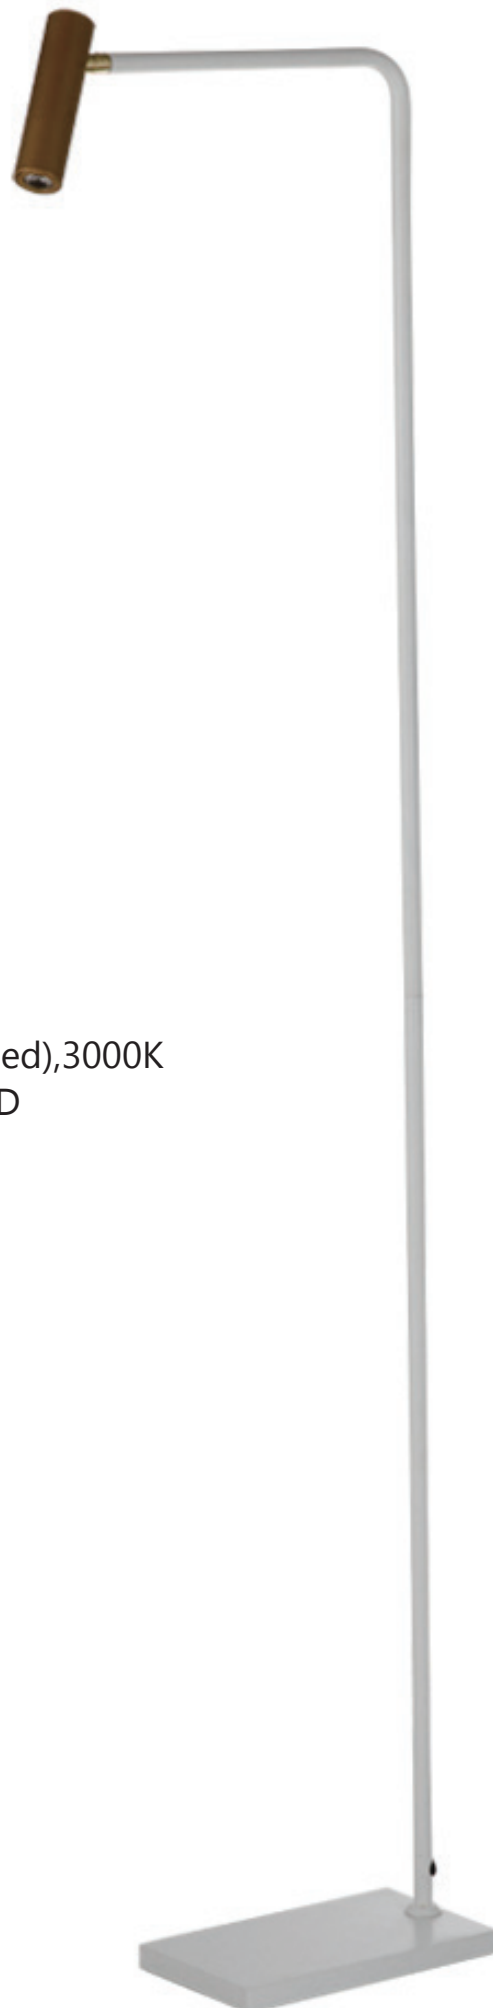

METAL FINISH: CHROME +MATT BLACK

SIZE: D250*H1450MM

FL2005B0

E27 1×23W CFL(bulbs excluded);
LED 1×1.5W(LED source and driver
included),3000K

METAL FINISH: SATIN NICKEL

SIZE: D400*H1530MM

**FL20060**

LED 1×2.5W(LED source and driver included),3000K
METAL FINISH: MATT WHITE+MATT GOLD