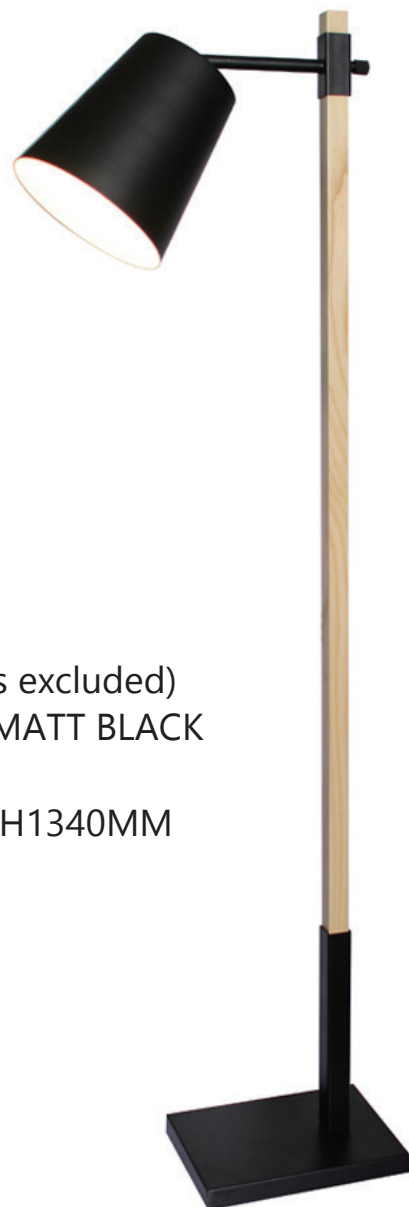

F30200

E27 1x60W (bulbs excluded)

MENTAL FINISH: MATT BLACK

SIZE: L290*W180*H1340MM