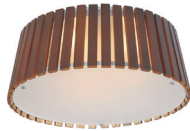

E27 3×7W LED (bulb excluded)
METAL FINISH: MATT BLACK

SIZE: D500*H570MM

CEILING LIGHTS/LAMPARA DE TECHO

C10090/P316

C10200/P317

C20030/P318

C20040/P319

C20050/P320