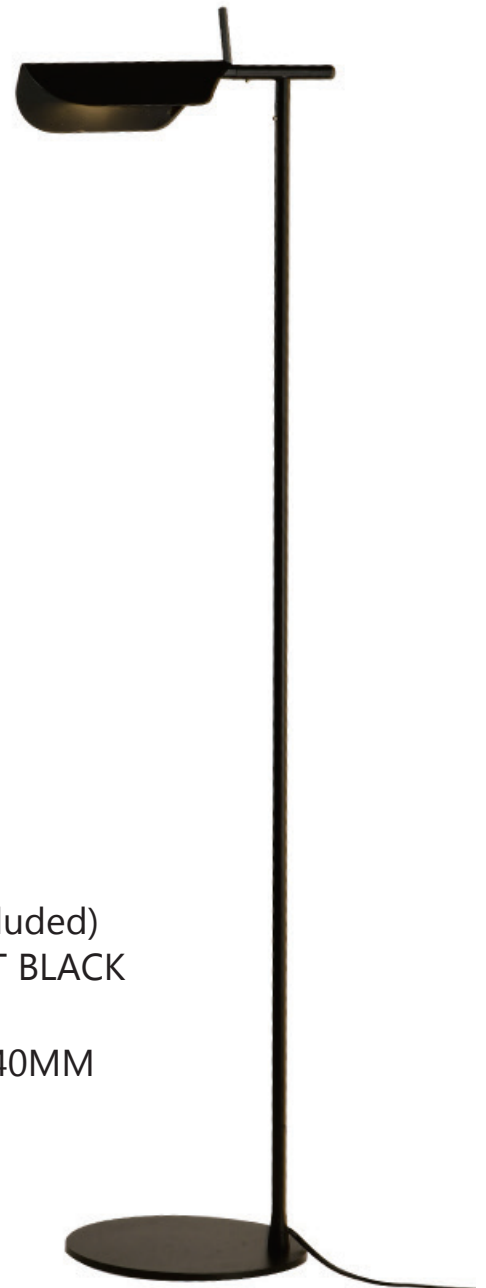

F30660

E27 1×60W (bulbs excluded)
MENTAL FINISH: MATT BLACK

SIZE: L300*W220*H1140MM