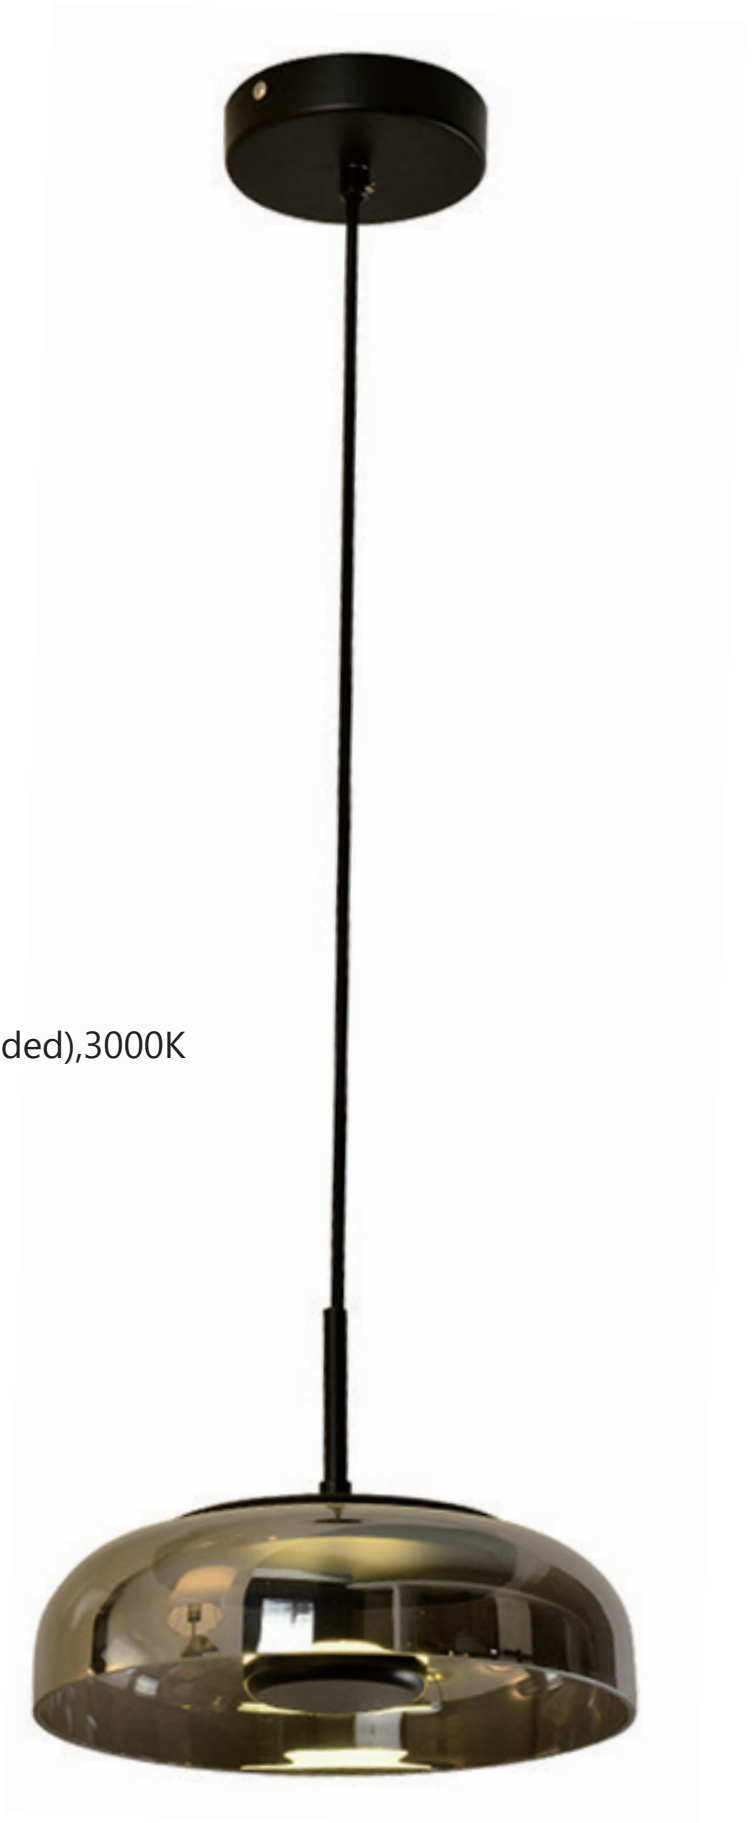

SIZE: L600*W50*H1500MM

**PL10110**

LED 15W(LED source and driver included),3000K
METAL FINISH: MATT WHITE

SIZE: D350*H1800MM

PL10130

LED 7W(LED source and driver included),3000K
METAL FINISH: MATT BLACK

SIZE: D230*H1800MM