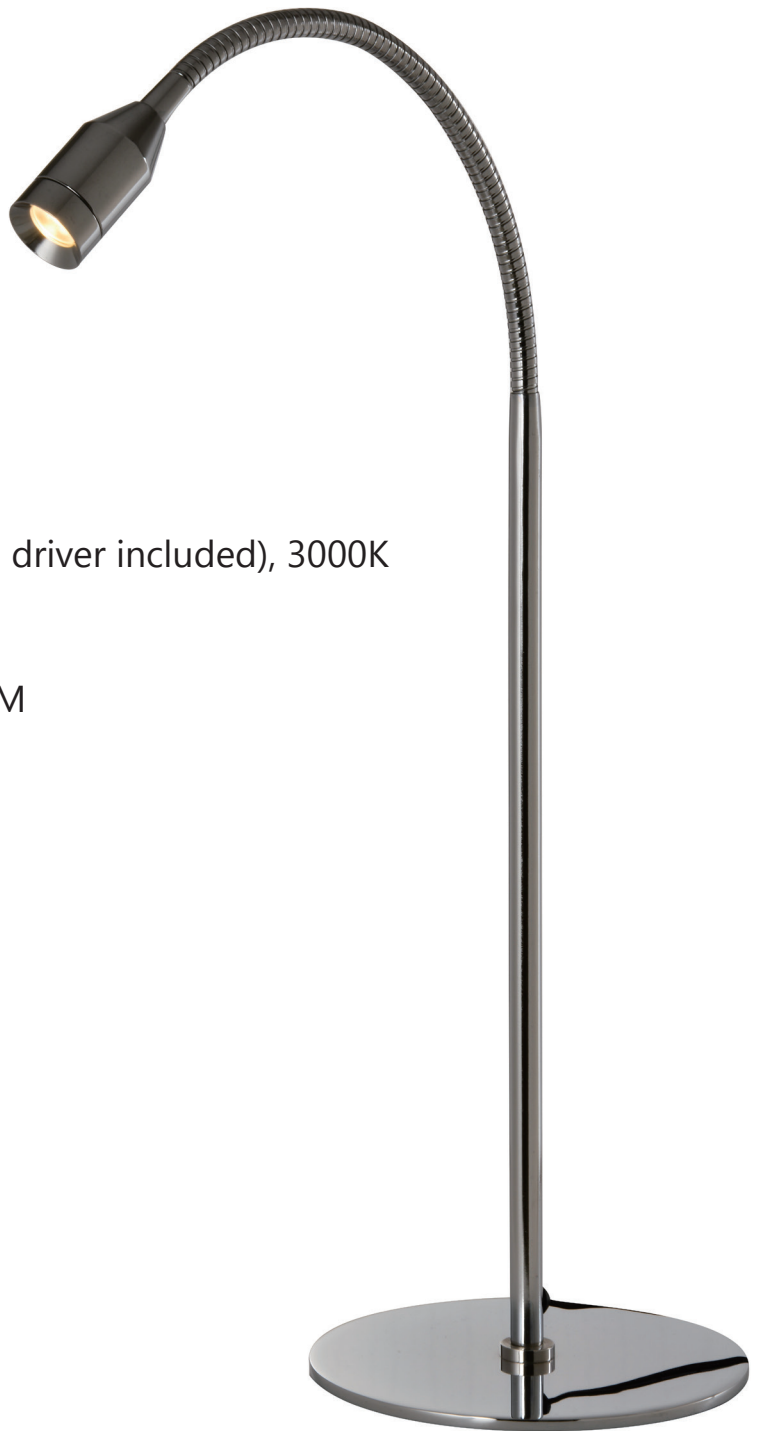

TL10060

LED 2.5W(LED source and driver included), 3000K
METAL FINISH: CHROME

SIZE: L160*W160*H690MM