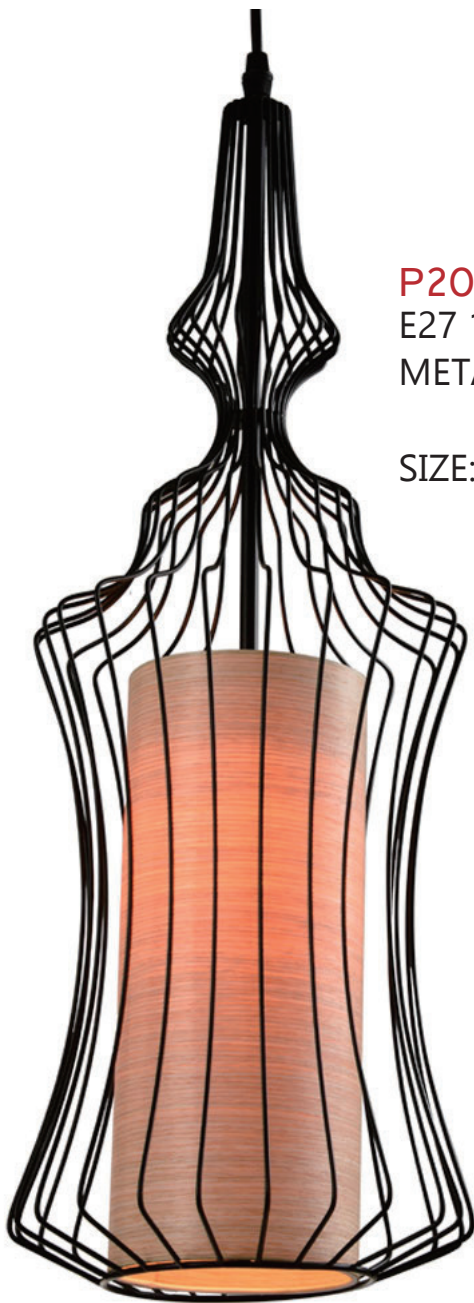

P20650

E27 1×23W CFL (bulbs excluded)

METAL FINISH: MATT BLACK

SIZE: D250*H1800MM