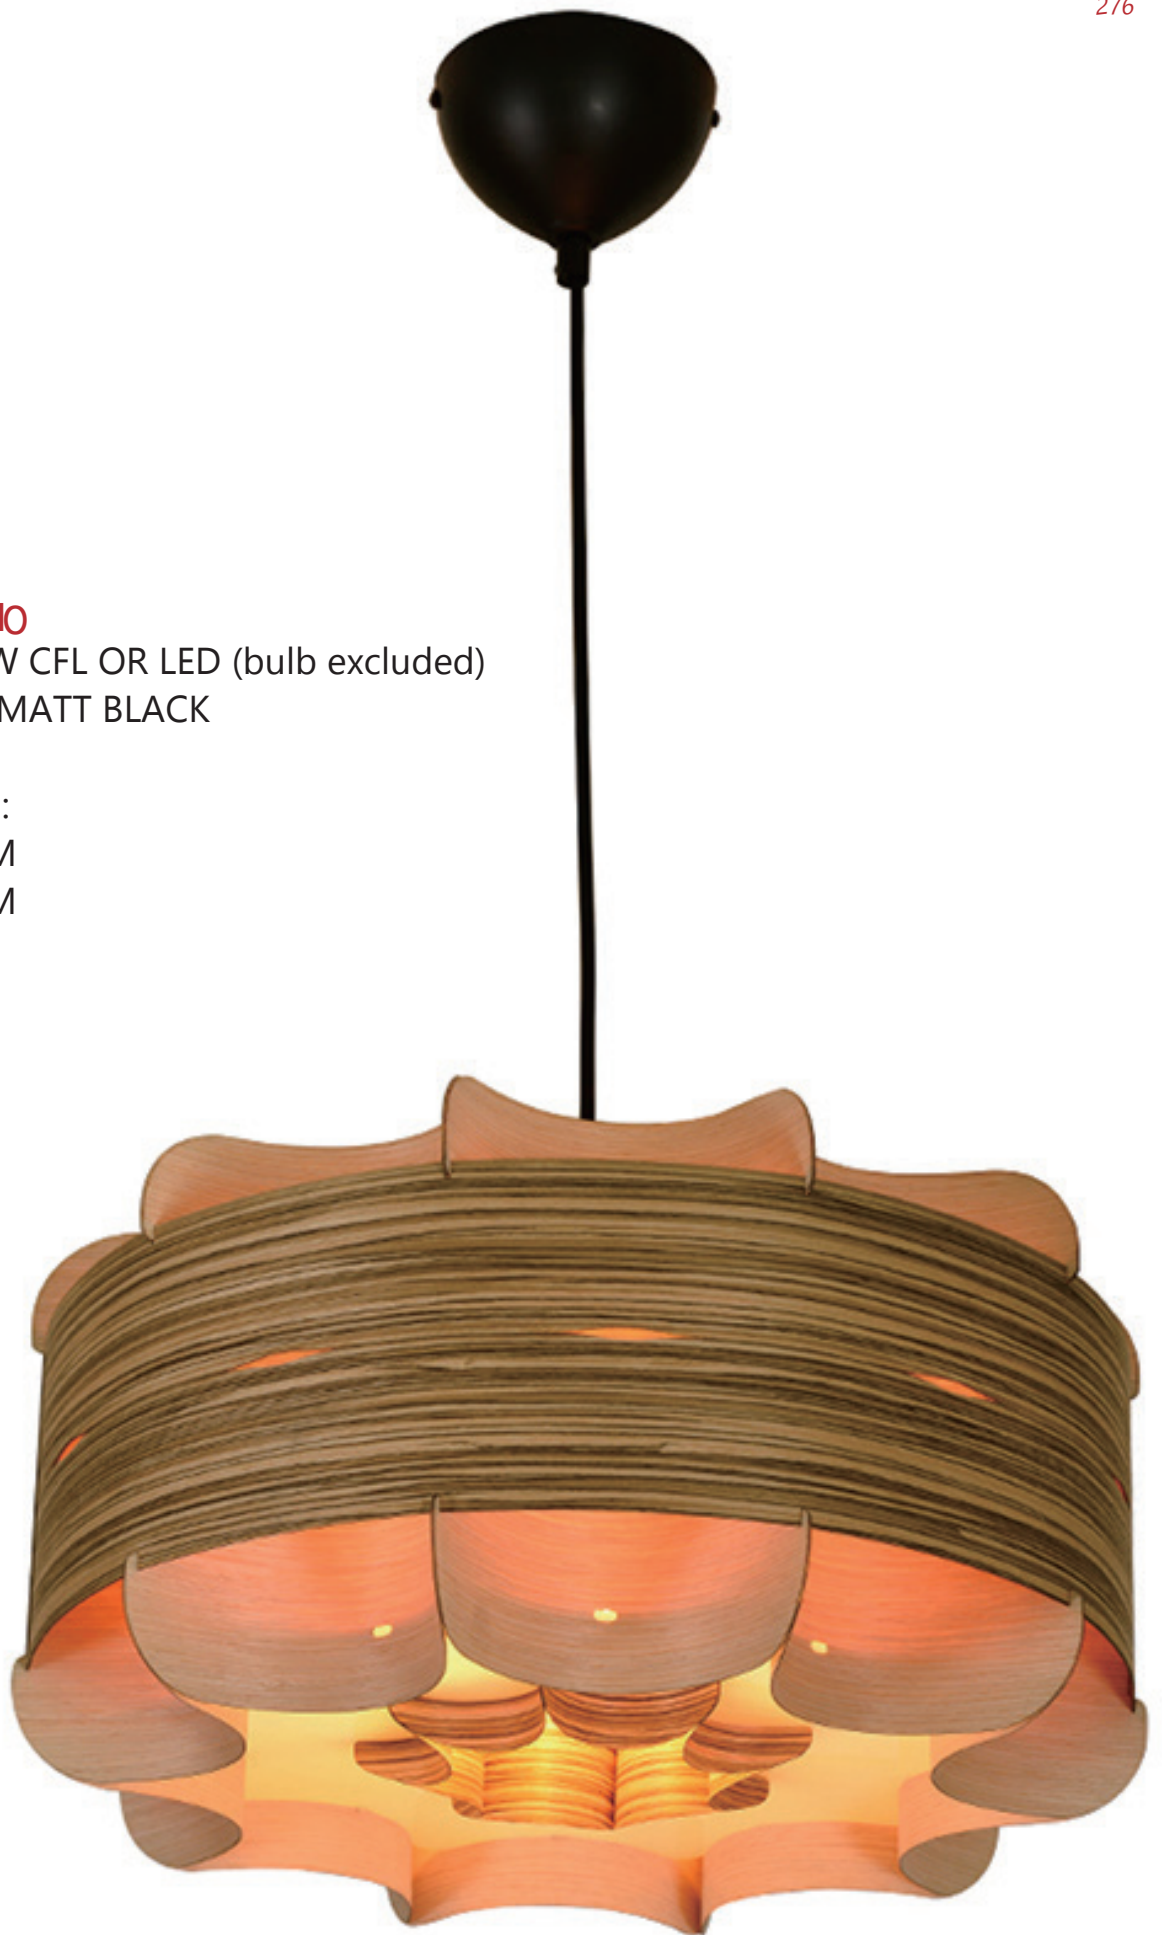

SIZE: D135*H1800MM

P1038-390/510

E27 1×MAX.24W CFL OR LED (bulb excluded)

METAL FINISH: MATT BLACK

SIZE AVAILABLE:

D390*H1800MM

D510*H1800MM

P20070