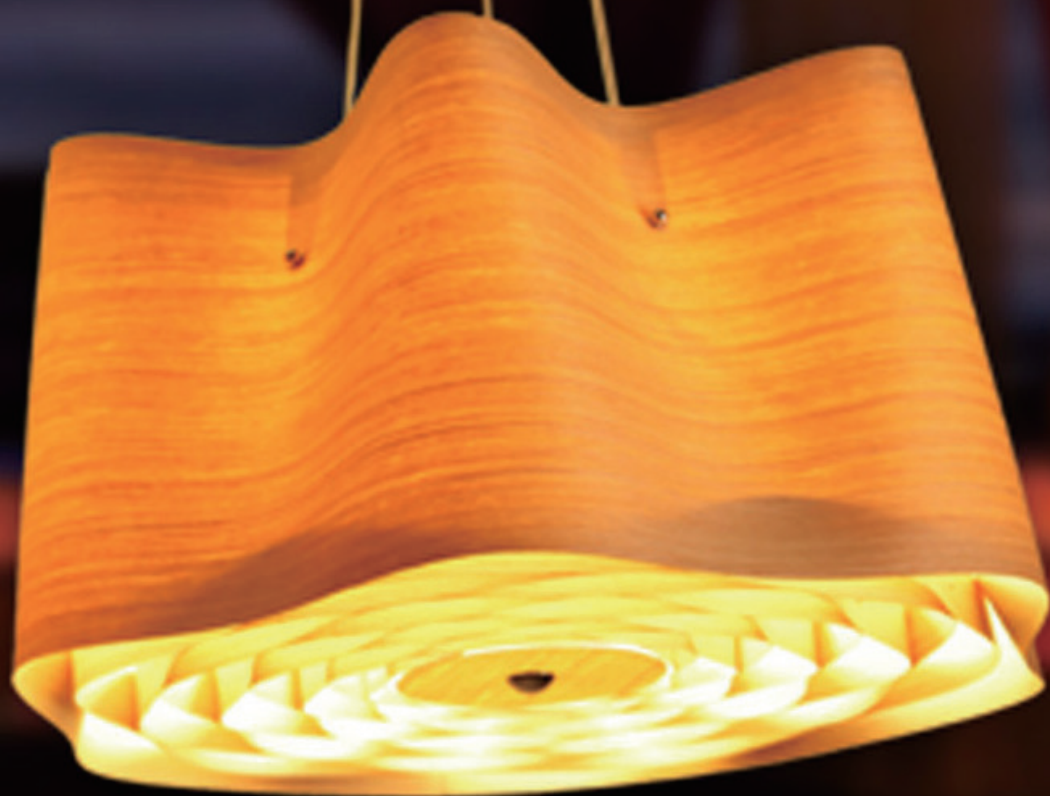

METAL FINISH: MATT BROWN

SIZE: D800*H1800MM

P10060-30/500

E27 1×MAX.24W CFL OR LED (bulb excluded)

METAL FINISH: CHROME

SIZE AVAILABLE:

D340*H1800MM

D500*H1800MM