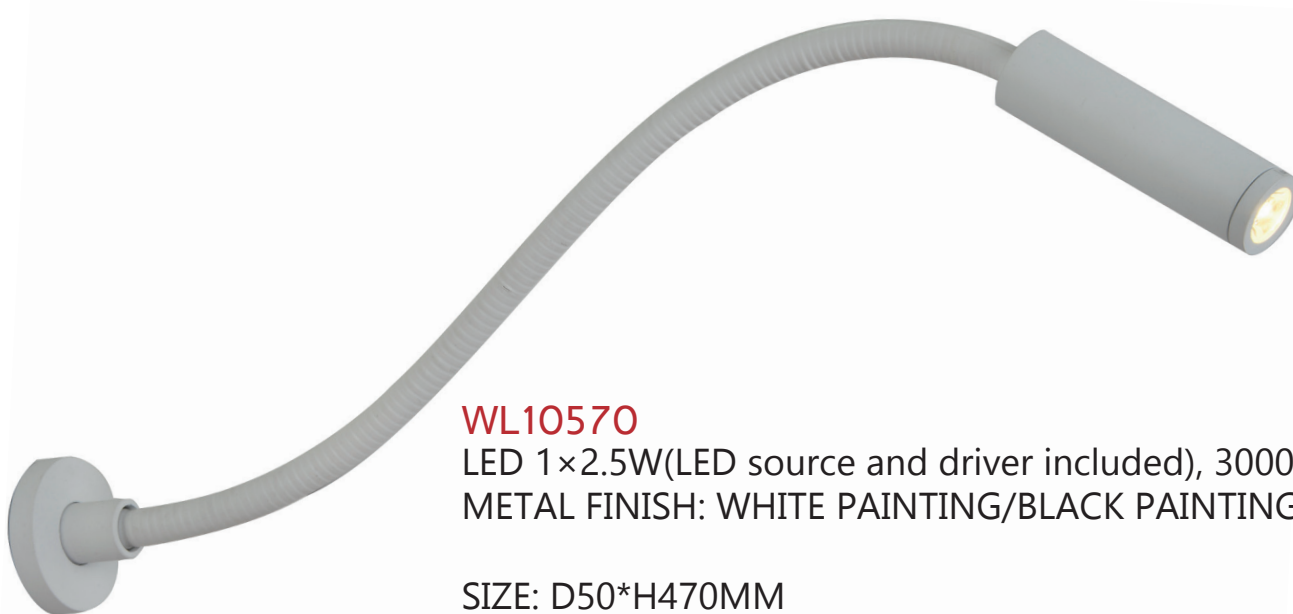

SIZE: D100*H460MM

WL10550/WL1055W0

LED 1×2.5W(LED source and driver included), 3000K

METAL FINISH: BLACK PAINTING

SIZE: L50*E485*H100MM

WL10570

LED 1×2.5W(LED source and driver included), 3000K
METAL FINISH: WHITE PAINTING/BLACK PAINTING