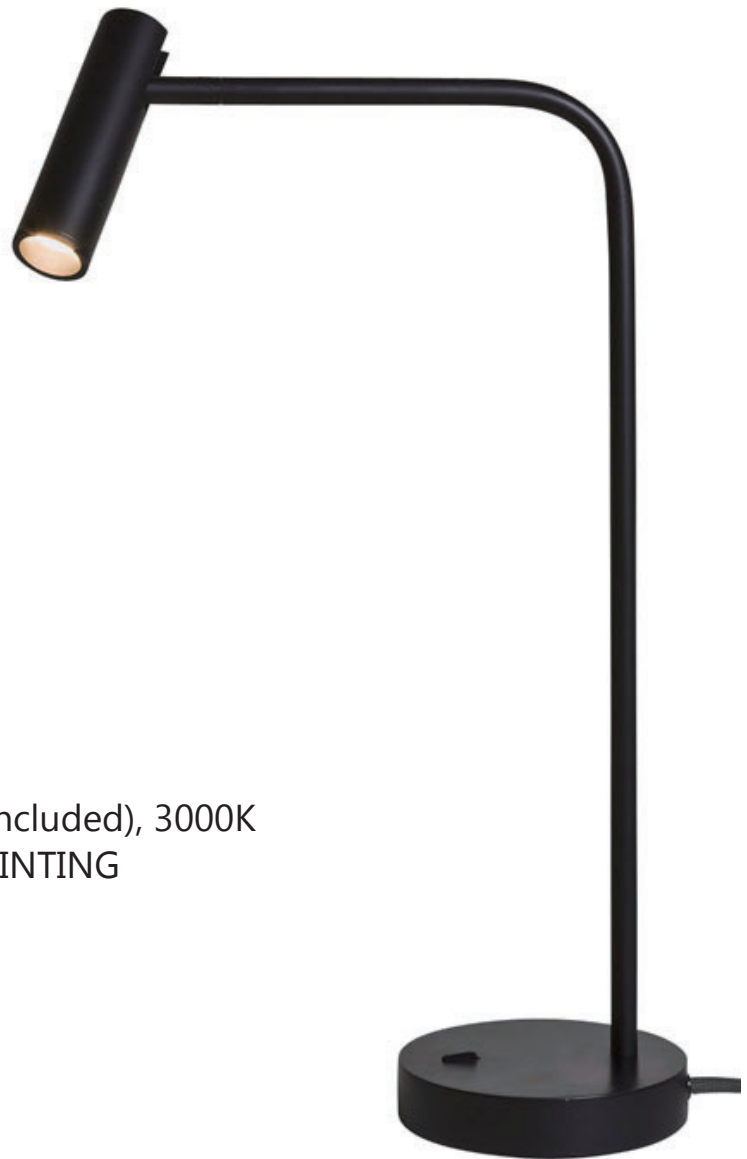

TL1009BLK0/WTO

LED 2.5W(LED source and driver included), 3000K
METAL FINISH: BLACK /WHITE PAINTING

SIZE: L300*H450MM