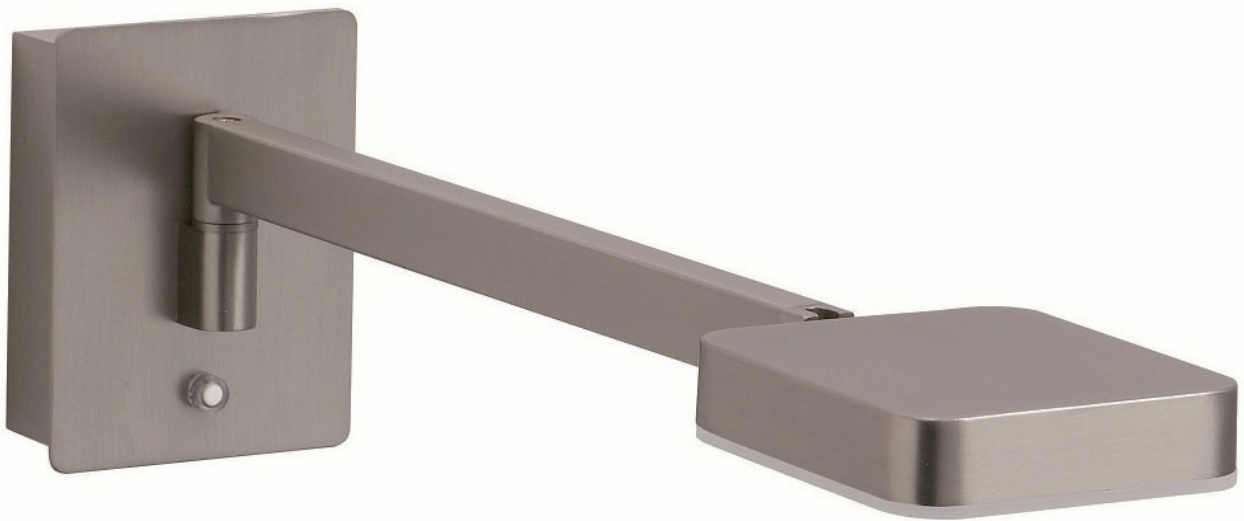

WL1092BLKO/1092MNO

LED 1×6W(LED source and driver included),3000K, dimmable
METAL FINISH: MATT BLACK/MATT NICKEL

SIZE: L420*W85*H110MM