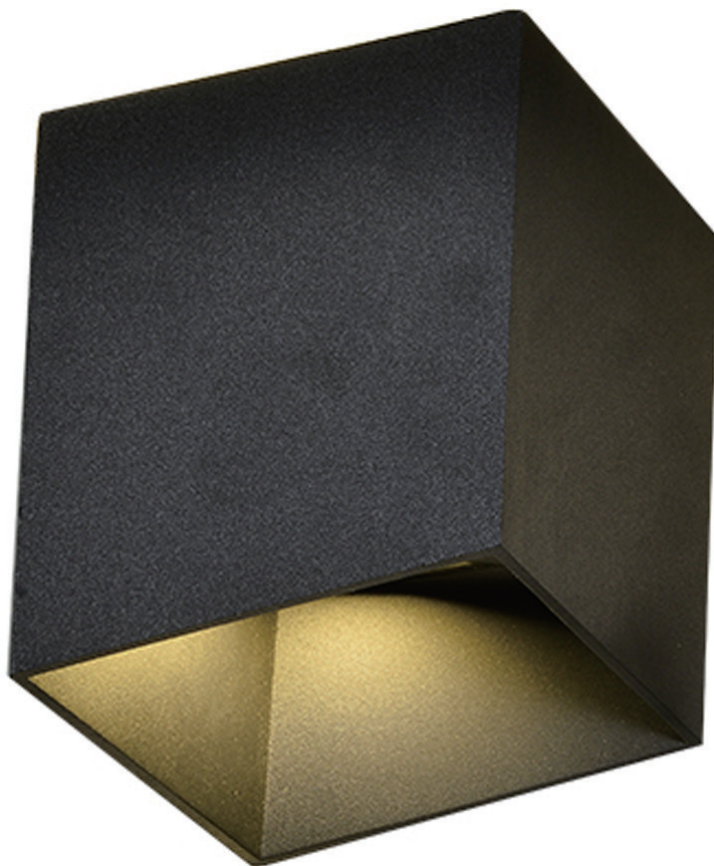

SIZE: D170*E50MM

WL11470

LED 1×7W(LED source and driver included), 3000K
METAL FINISH: GOLD PAINTING

SIZE: D230*E100MM

WL11480

LED 1×6W(LED source and driver included), 3000K

METAL FINISH: WHITE PAINTING

SIZE: L164*E100*H180MM