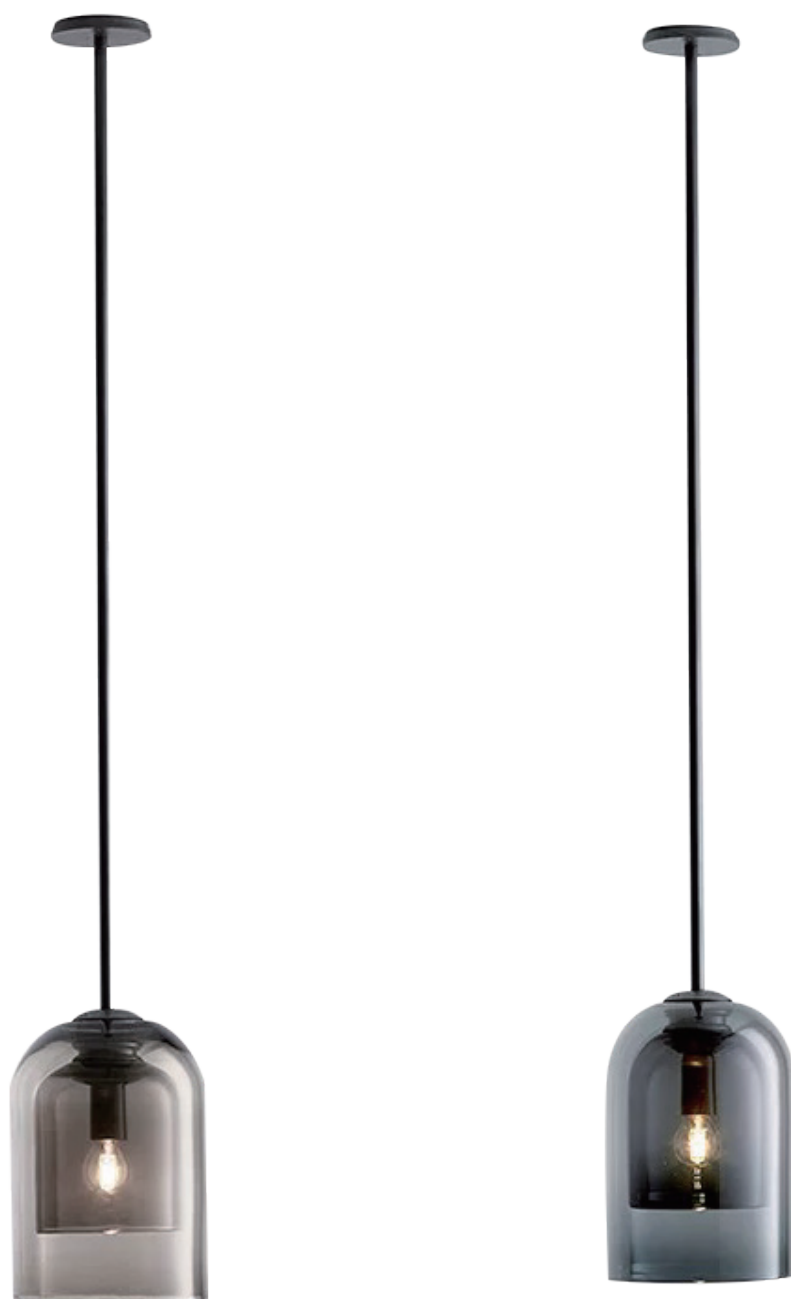

P41970/980

E27 1×60W(bulb excluded)

METAL FINISH: MATT BLACK

GLASS COLOR AVAILABLE: AMBER/SMOKED GRAY GLASS

SIZE: W185*H550*1500MM