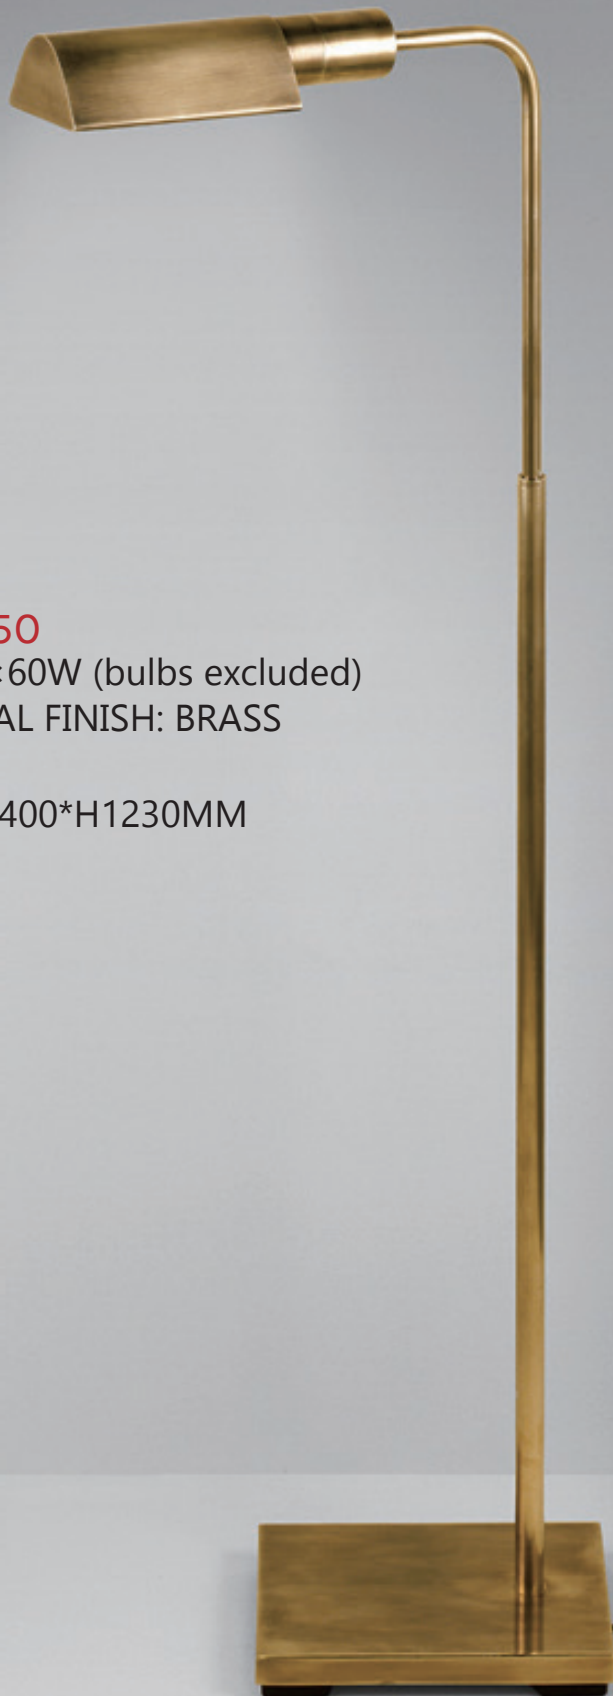

F30550

E27 1×60W (bulbs excluded)
MENTAL FINISH: BRASS

SIZE: L400*H1230MM

F30540

E27 1×60W (bulbs excluded)
MENTAL FINISH: CHROME

SIZE: D400*H1550MM