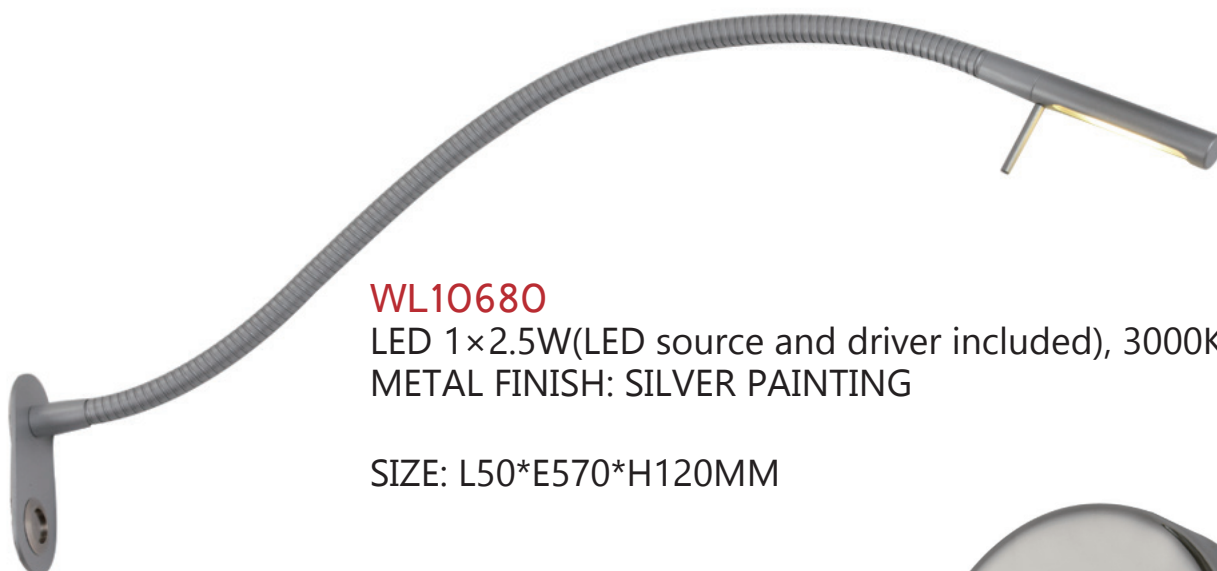

WL10680

LED 1×2.5W(LED source and driver included), 3000K
METAL FINISH: SILVER PAINTING

SIZE: L50*E570*H120MM

WL10790

LED 1×1.5W(LED source and driver included), 3000K
METAL FINISH: CHROME

SIZE: D100*L380MM