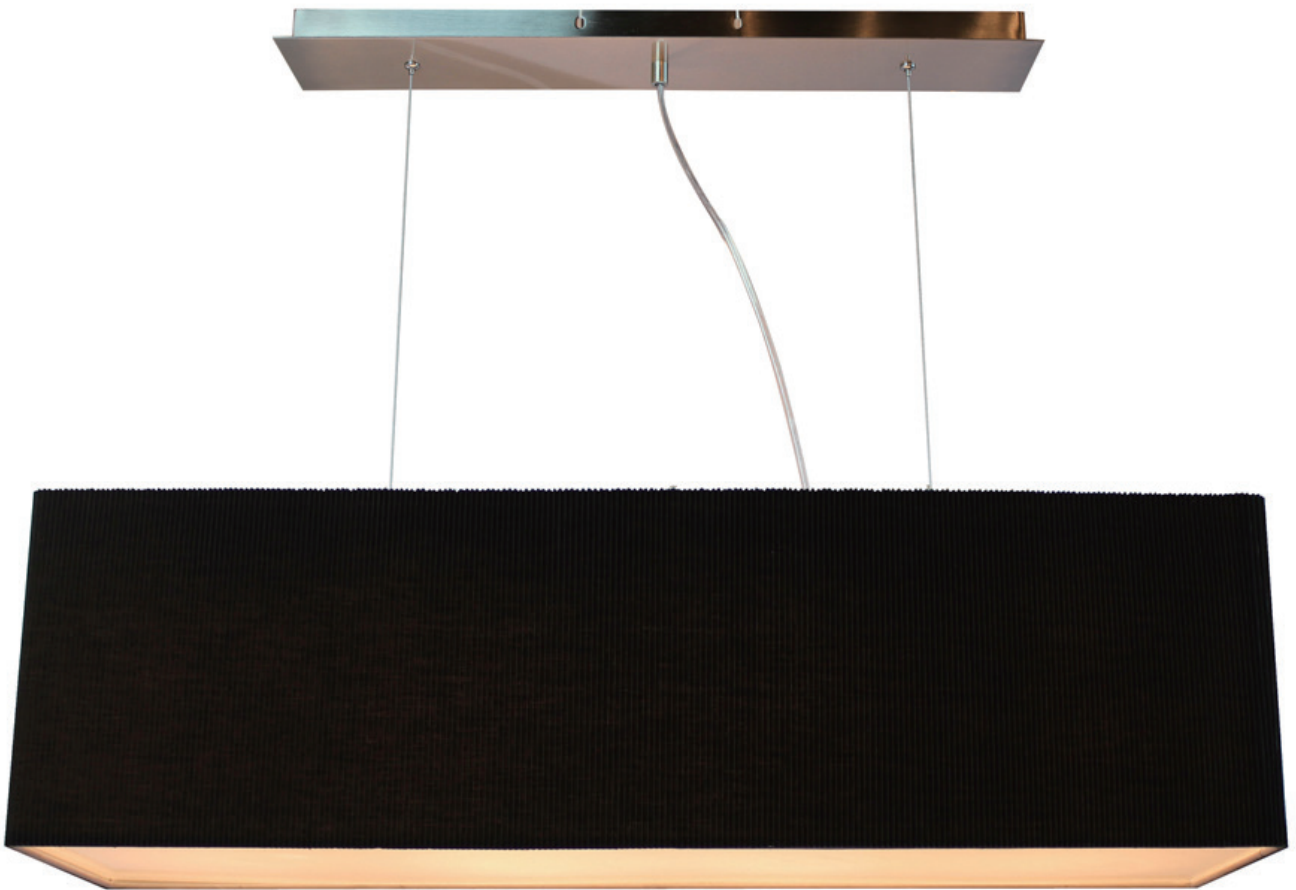

P20090

E27 1×17W CFL (bulbs excluded)

METAL FINISH: SATIN NICKEL

SIZE: D300*H1800MM

P20100

E27 3×17W CFL (bulbs excluded)

METAL FINISH: SATIN NICKEL

SIZE: D550*H1800MM