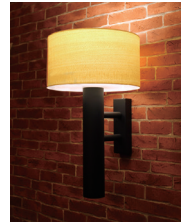

W1018-400/75/P75