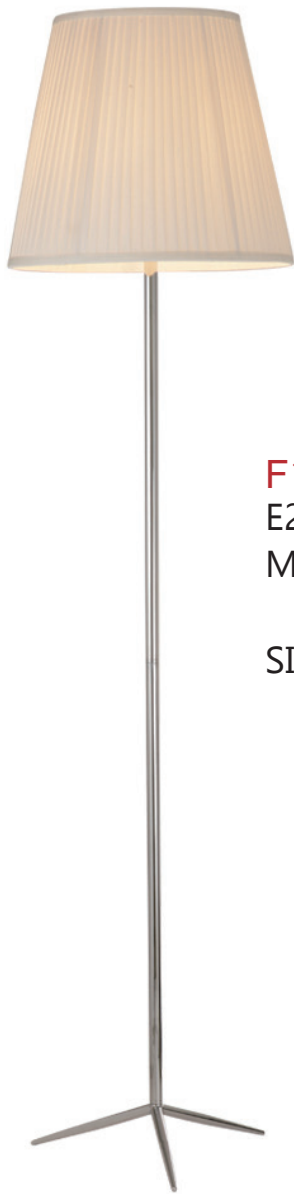

SIZE: D370*H1650MM

F10290
E27 1×60W (bulbs excluded)
MENTAL FINISH: SATIN NICKEL

SIZE: D400*H1620MM

F10310

E27 1×60W (bulbs excluded)
MENTAL FINISH: SATIN NICKEL

SIZE: L1310*W400*H1560MM

F12350

E27 1x60W (bulbs excluded)