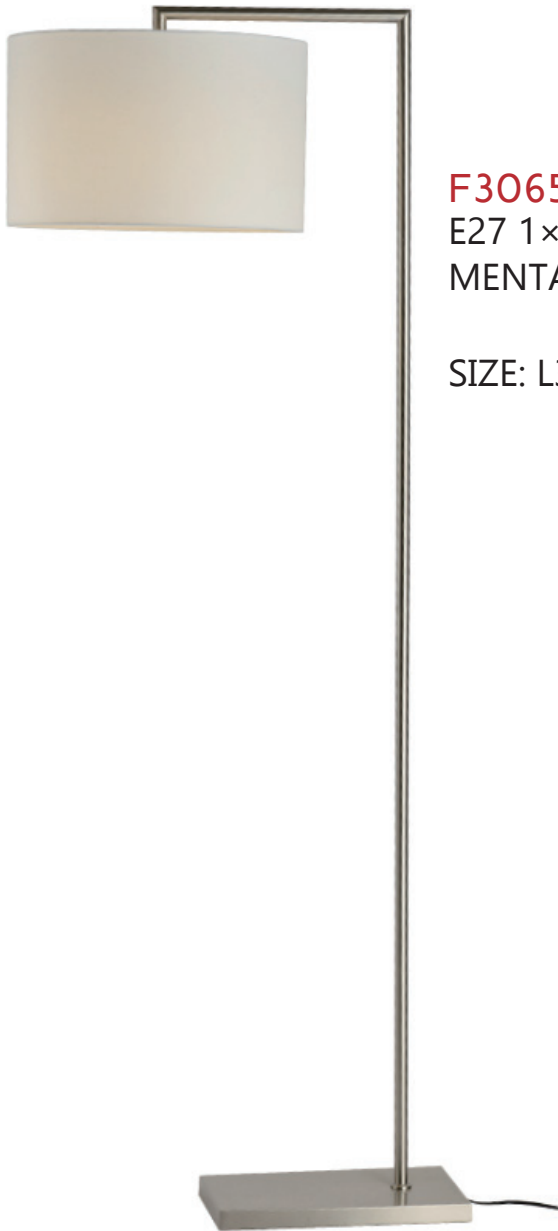

F30650

E27 1×60W (bulbs excluded)
MENTAL FINISH: SATIN NICKEL

SIZE: L390*W350*H1640MM