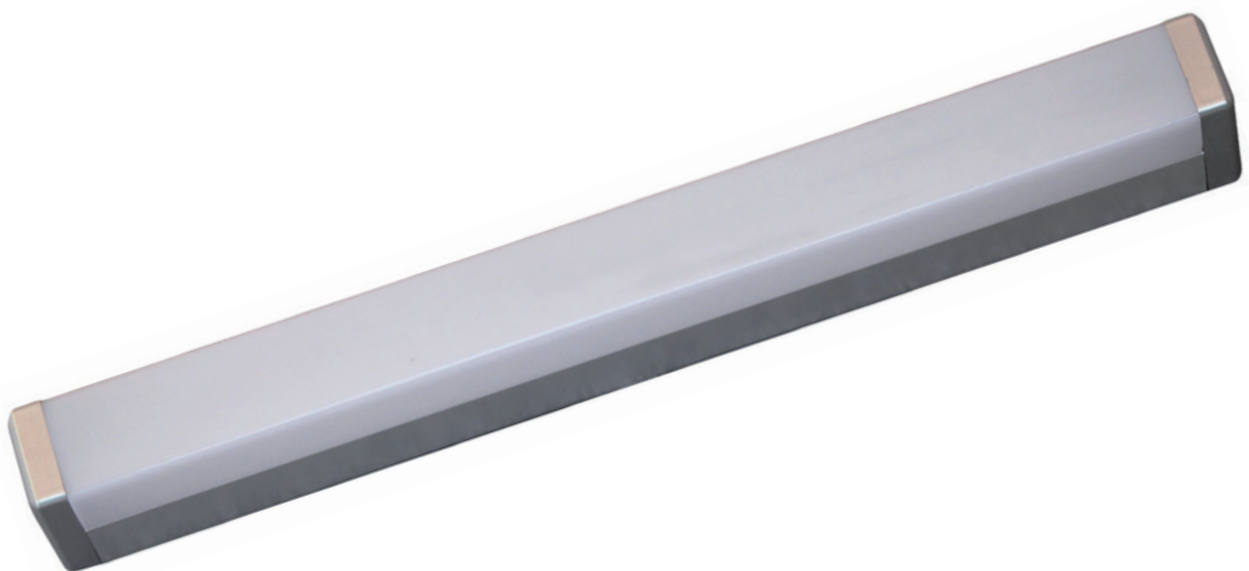

M1005A0

LED 7W (LED source and driver included),3000K
METAL FINISH: CHROME

SIZE: L450*E60*H40MM