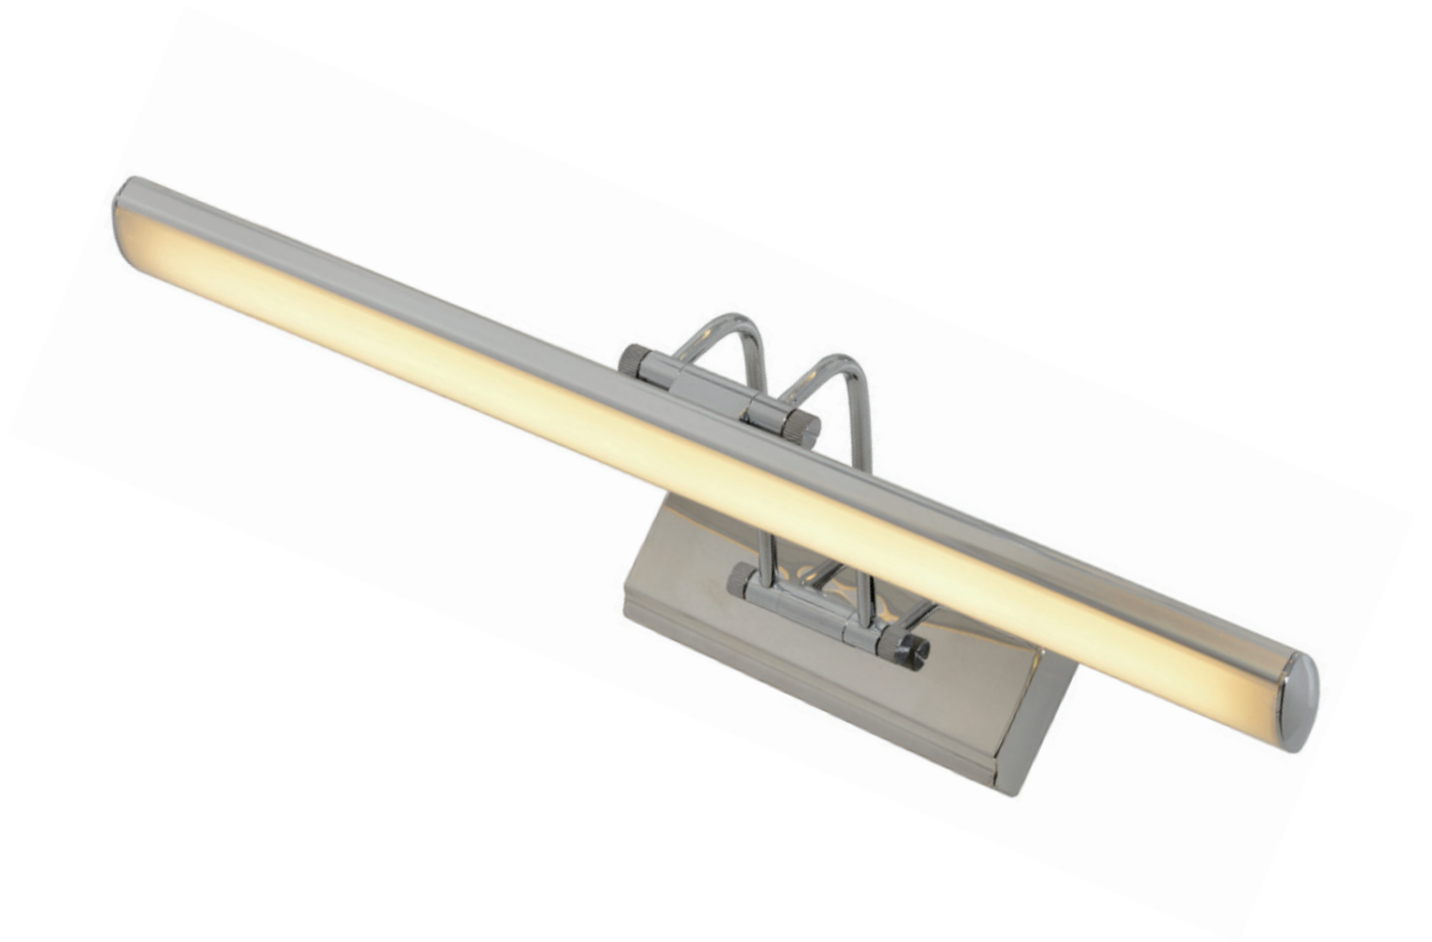

M10360

LED 8W, (LED source and driver included),3000K
METAL FINISH: CHROME

SIZE: L425*E215*H120MM