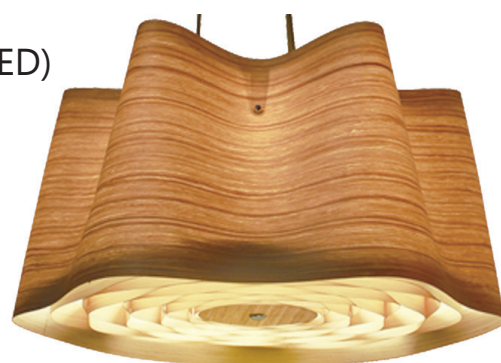

P1009-500/600/800

46.E27 2/3/4×MAX.24W CFL OR LED (BULBS EXCLUDED)

METAL FINISH: CHROME

SIZE AVAILABLE:

D500*H1800MM

D600*H1800MM

D800*H1800MM

P1010-450/600/800