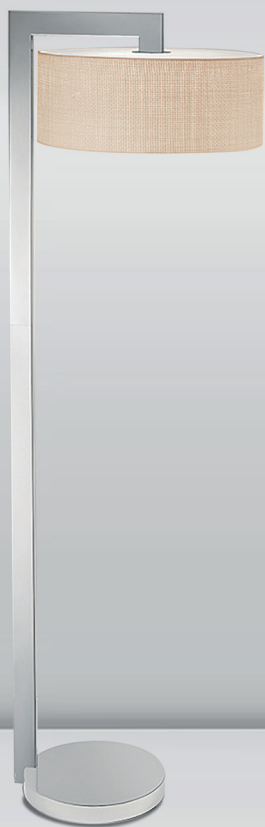

F30500

E27 1×60W (bulbs excluded)
MENTAL FINISH: CHROME

SIZE: L520*W450*H1650MM