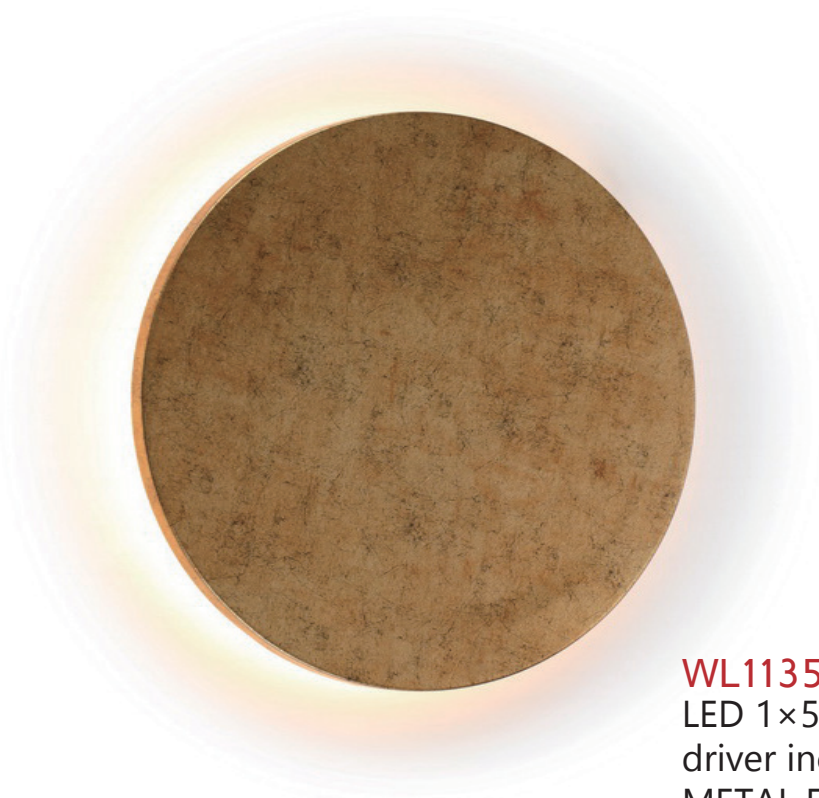

WL11350-1/1135-2/1135-3/1135-4

LED 1×5W/7.5W/10W/15W(LED source and driver included), 3000K

METAL FINISH: BRASS PAINTING

SIZE AVAILABLE: D120/180/250/350*36MM