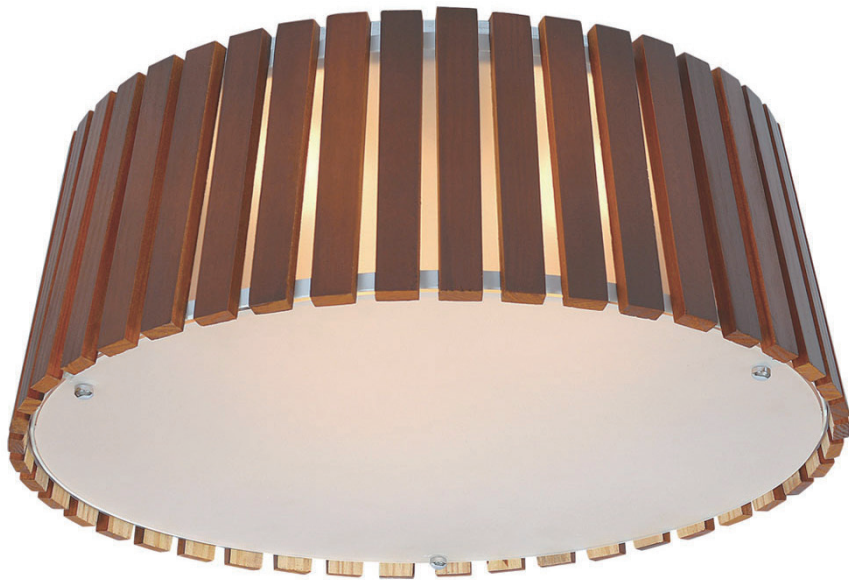

C2006-370/470

E27 2/3×60W (bulbs excluded)

METAL FINISH: CHROME

SIZE AVAILABLE:

D370*H280MM

D470*H280MM