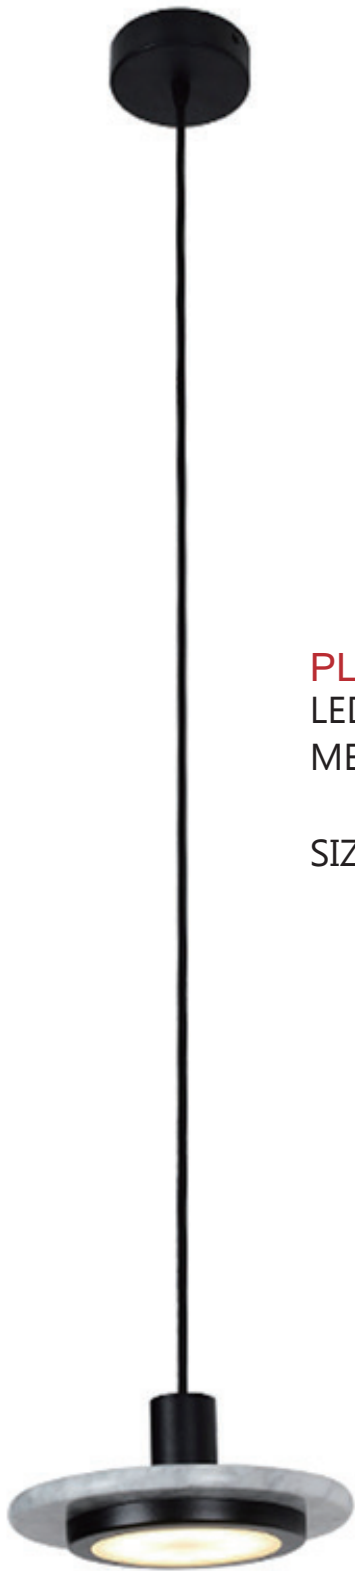

**PL10230**

LED 26W(LED source and driver included),3000K
METAL FINISH: CHROME

SIZE: D480*H1800MM

**PL10240**

LED 16W(LED source and driver
included),3000K
METAL FINISH: CHROME

SIZE: L350*H1800MM

PL10250

LED 6W(LED source and driver included),3000K
METAL FINISH: MATT BLACK