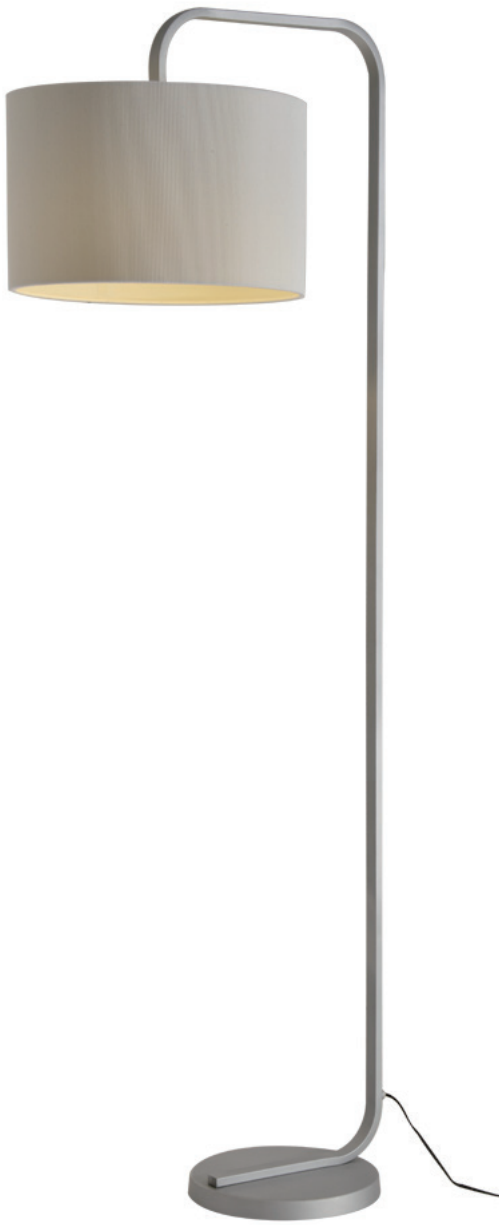

F1007A0/1007B0

E27 1×60W (bulbs excluded)

MENTAL FINISH: SILVER PAINTING

SIZE AVAILABLE:

L350*W210*H1680MM

L600*W280*H1680MM