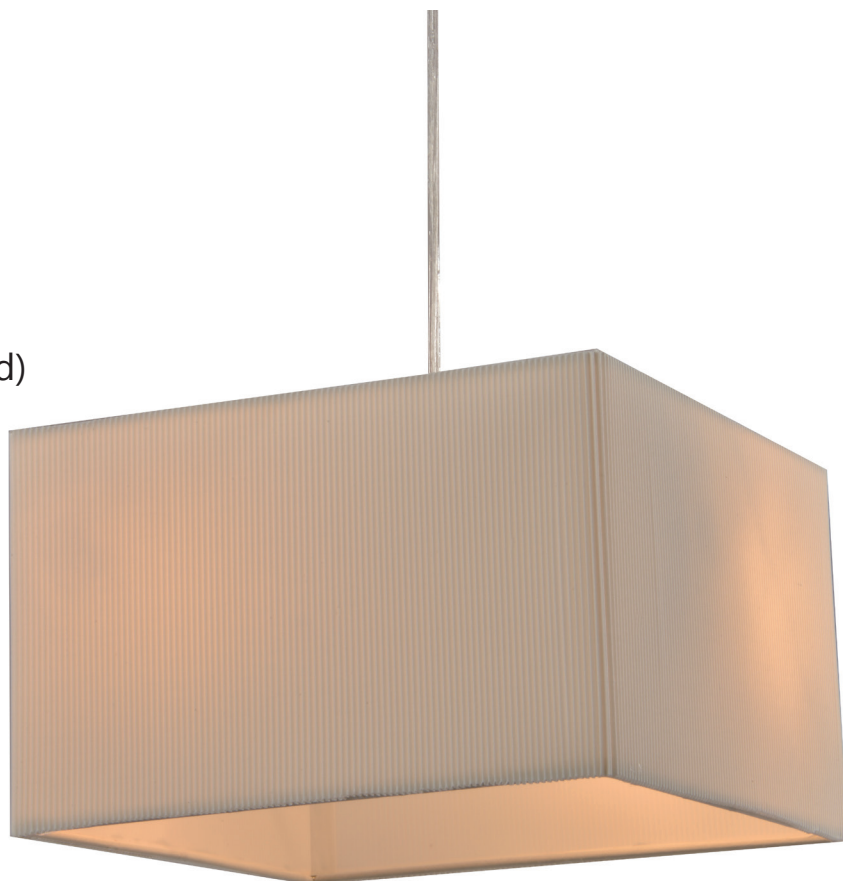

P21420

E27 1×17W CFL (bulbs excluded)

METAL FINISH: SATIN NICKEL

SIZE: L300*W300*H1800MM