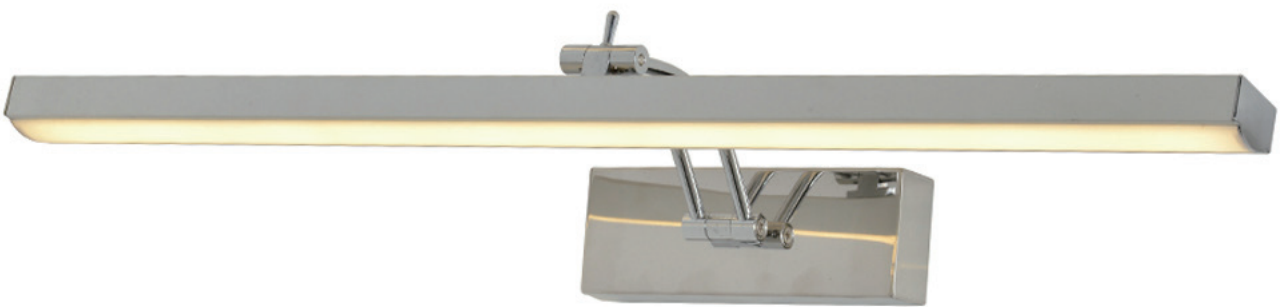

M10340

LED 8W, (LED source and driver included), 3000K

METAL FINISH: CHROME

SIZE: L415*E180*H55MM