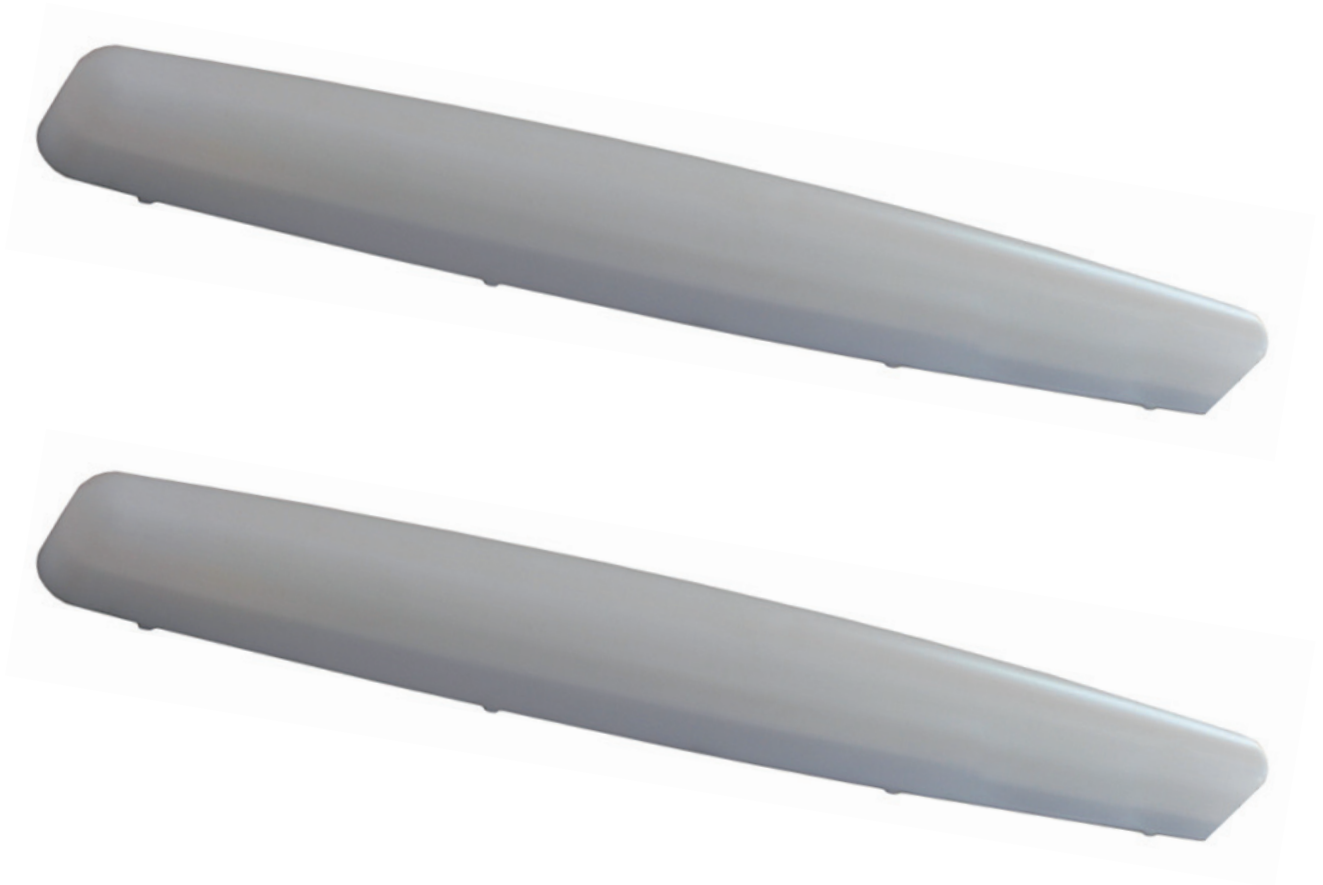

SIZE: L550*E75*H45MM

M1005A0

LED 7W (LED source and driver included),3000K
METAL FINISH: CHROME

SIZE: L450*E60*H40MM

**M1017AO**

LED 7W (LED source and driver included),3000K
METAL FINISH: ACRYLIC

SIZE: L500*E50*H60MM