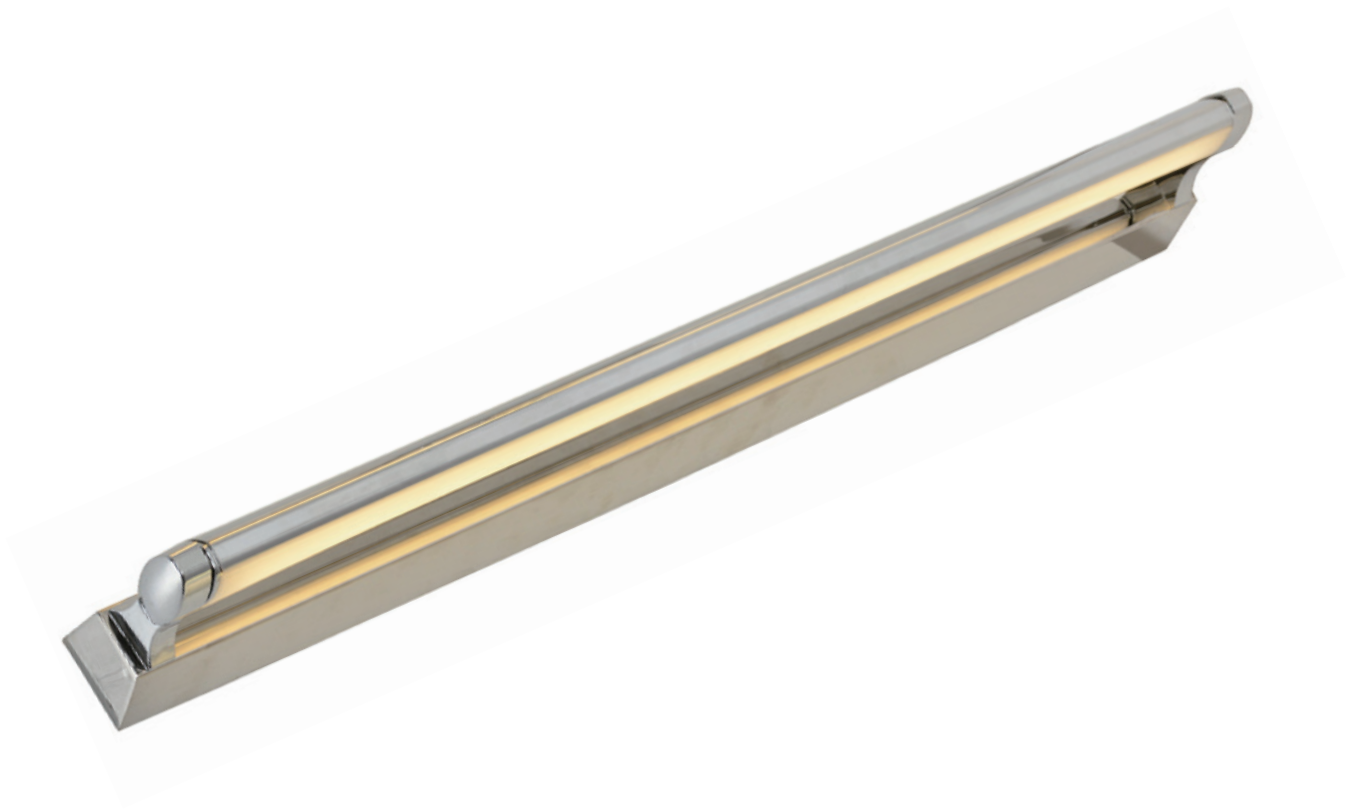

M1035B0

LED 12W, (LED source and driver included),3000K
METAL FINISH: CHROME

SIZE: L600*E200MM

**M10360**

LED 8W, (LED source and driver included),3000K
METAL FINISH: CHROME

SIZE: L425*E215*H120MM

M10370

LED 11W, (LED source and driver included),3000K
METAL FINISH: CHROME