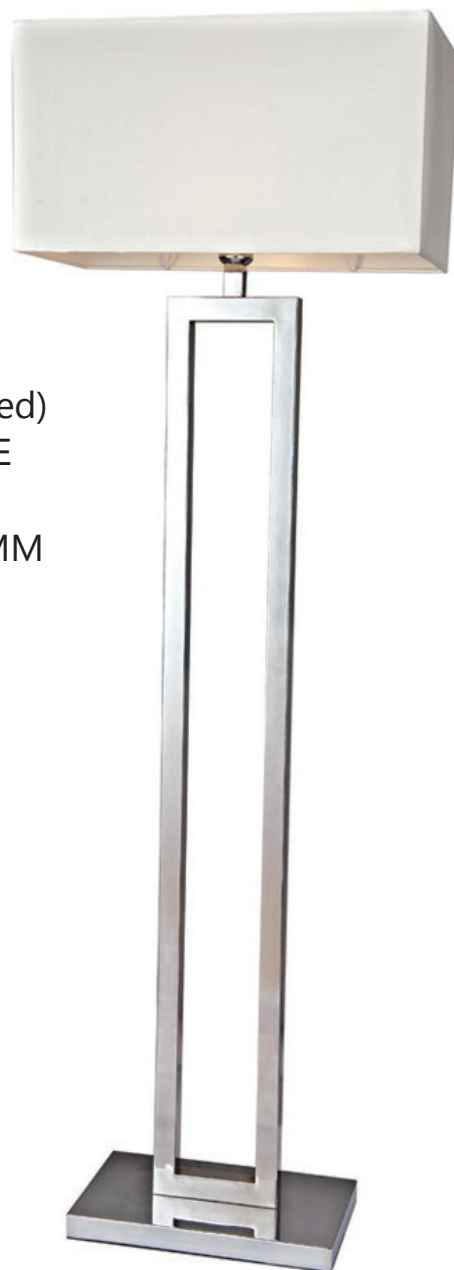

F10050

E27 1×60W (bulbs excluded)

MENTAL FINISH: CHROME

SIZE: L400*W220*H1500MM

F10060

E27 1×60W (bulbs excluded)

MENTAL FINISH: CHROME

SIZE: L400*W220*H1500MM