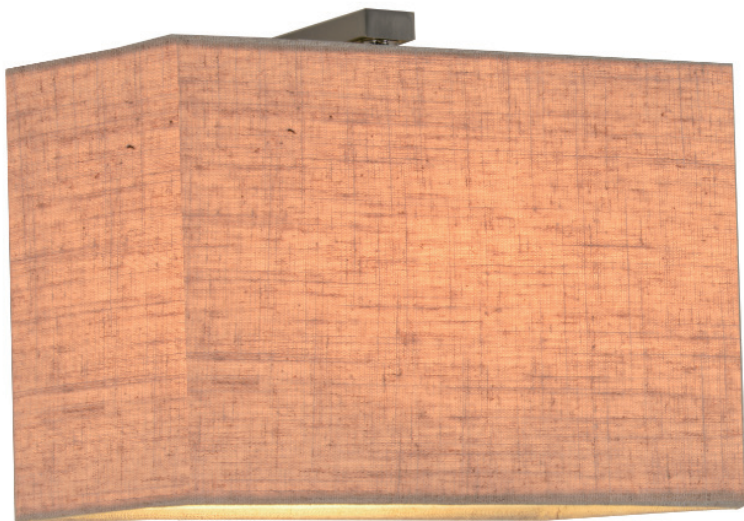

W10280

E27 1×60W(bulb excluded)
METAL FINISH: SATIN NICKEL

SIZE: L220*E160*H170MM

W10310

E27 1×60W(bulb excluded)
METAL FINISH: WHITE PAINTING

SIZE: L250*E145*H250MM