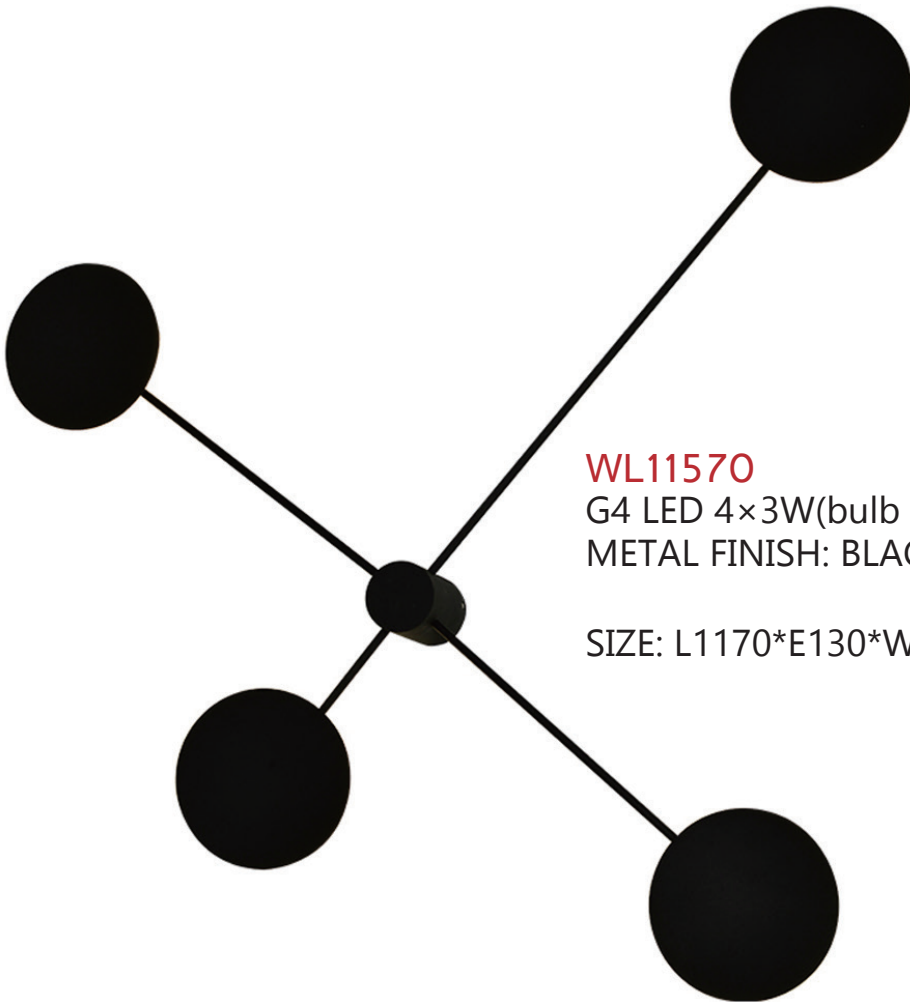

WL11570

G4 LED 4×3W(bulb included), 3000K
METAL FINISH: BLACK PAINTING

SIZE: L1170*E130*W830MM