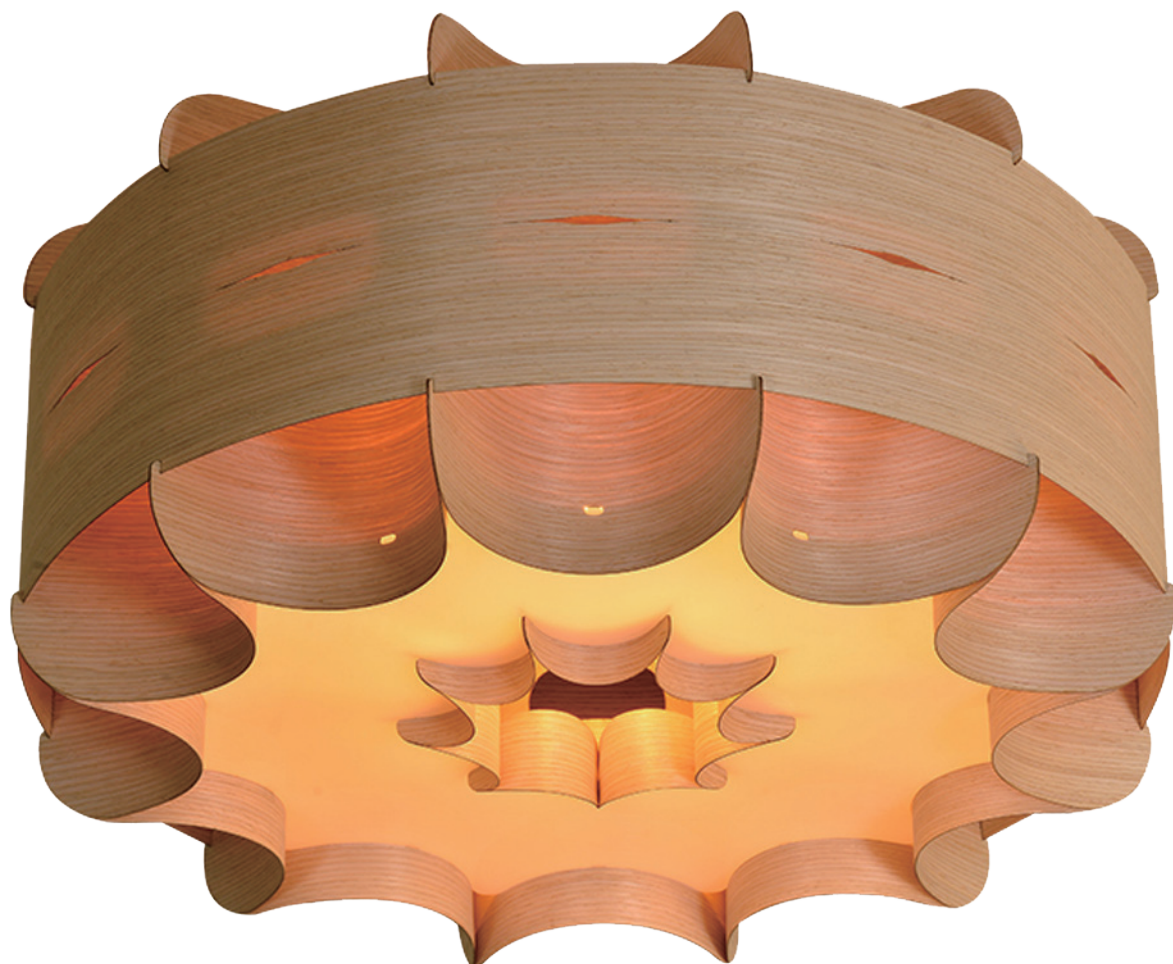

L300*W300*H50MM /

L400*W400*H50MM/

L500*W500*H50MM

C10230

E27 1×24W CFL or LED (bulbs excluded)

METAL FINISH: MATT BLACK

SIZE: D500*H280MM

C1024-80