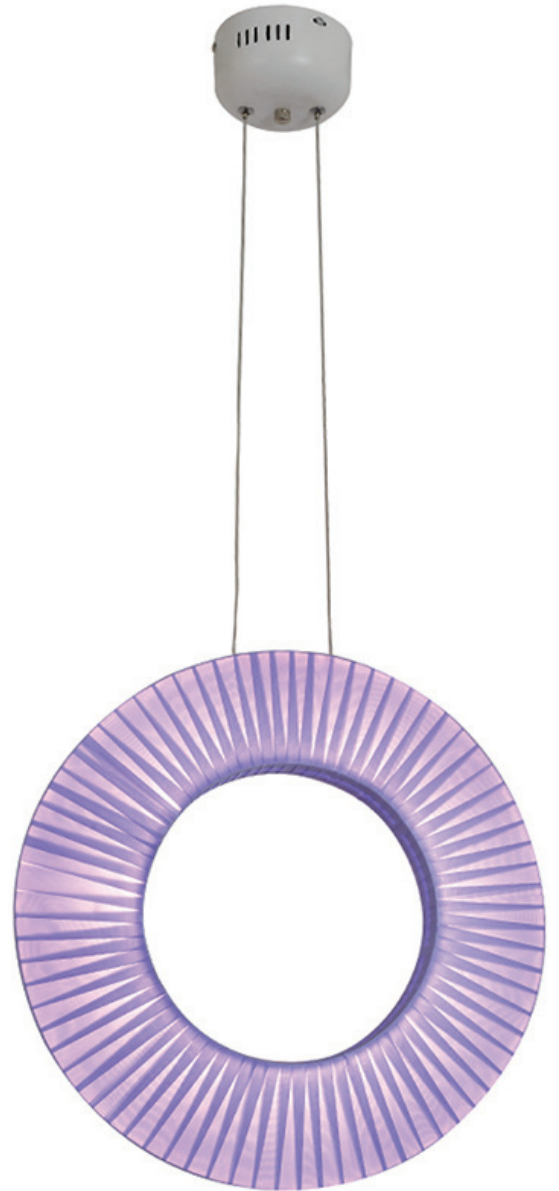

**PL10340**

LED 10W(LED source and driver included),3000K
METAL FINISH: MATT BLACK

SIZE: D370*H1800MM

PL10350

LED 60W(LED source and driver included),3000K
METAL FINISH: MATT WHITE

SIZE: D500*H1800MM

PL10370