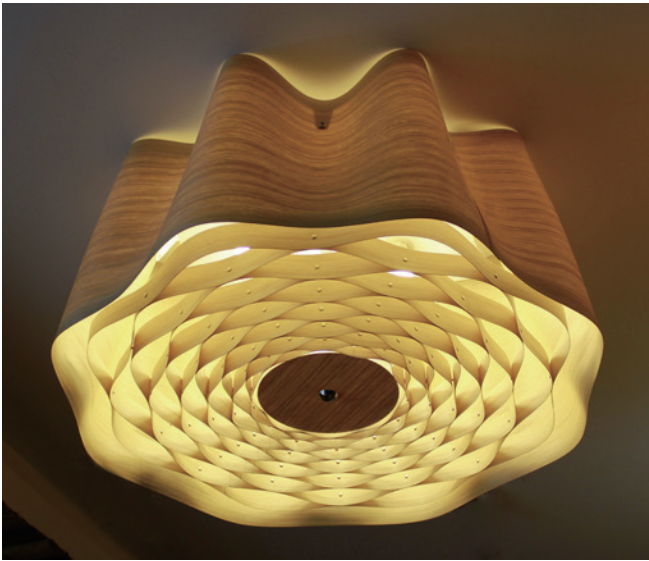

C10170/P327

C10230/P328

C10240/P329

C10250/P330

C10260/P330

C1009-500/600/800
E27, 2/3/4×MAX.24W CFL OR LED
(bulbs excluded)
METAL FINISH: CHROME

SIZE AVAILABLE:
D500*H310MM
D600*H330MM
D800*H410MM

C1020-450/550