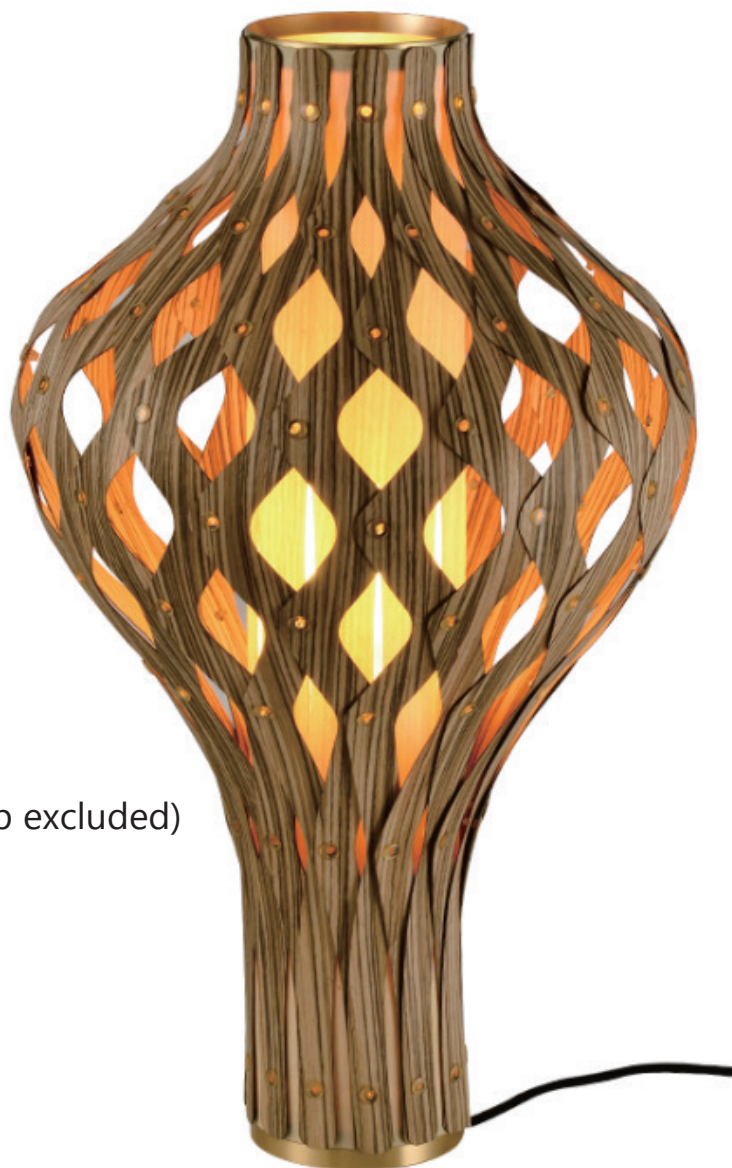

T10940/10950

E27 1×7W LED highly recommended (bulb excluded)

METAL FINISH: GOLD PLATED

SIZE AVAILABLE:

D220*H420MM

D330*H510MM