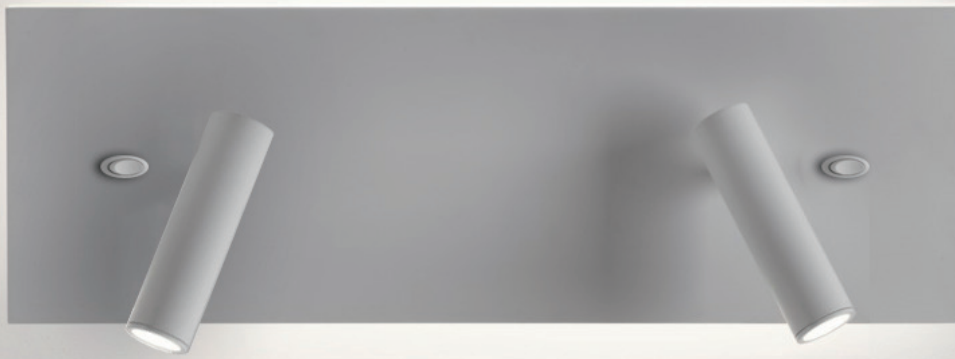

WL1094WTO

LED 2×2.5W reading light + LED 9W background light (LED source and driver included), 3000K

METAL FINISH: WHITE PAINTING

SIZE: L350*E155*H150MM

WL1095WTO/1095BLKO

LED 1×2.5W reading light + LED 9W background light (LED source and driver included), 3000K

METAL FINISH: WHITE/BLACK PAINTING

SIZE: L350*E150*H150MM