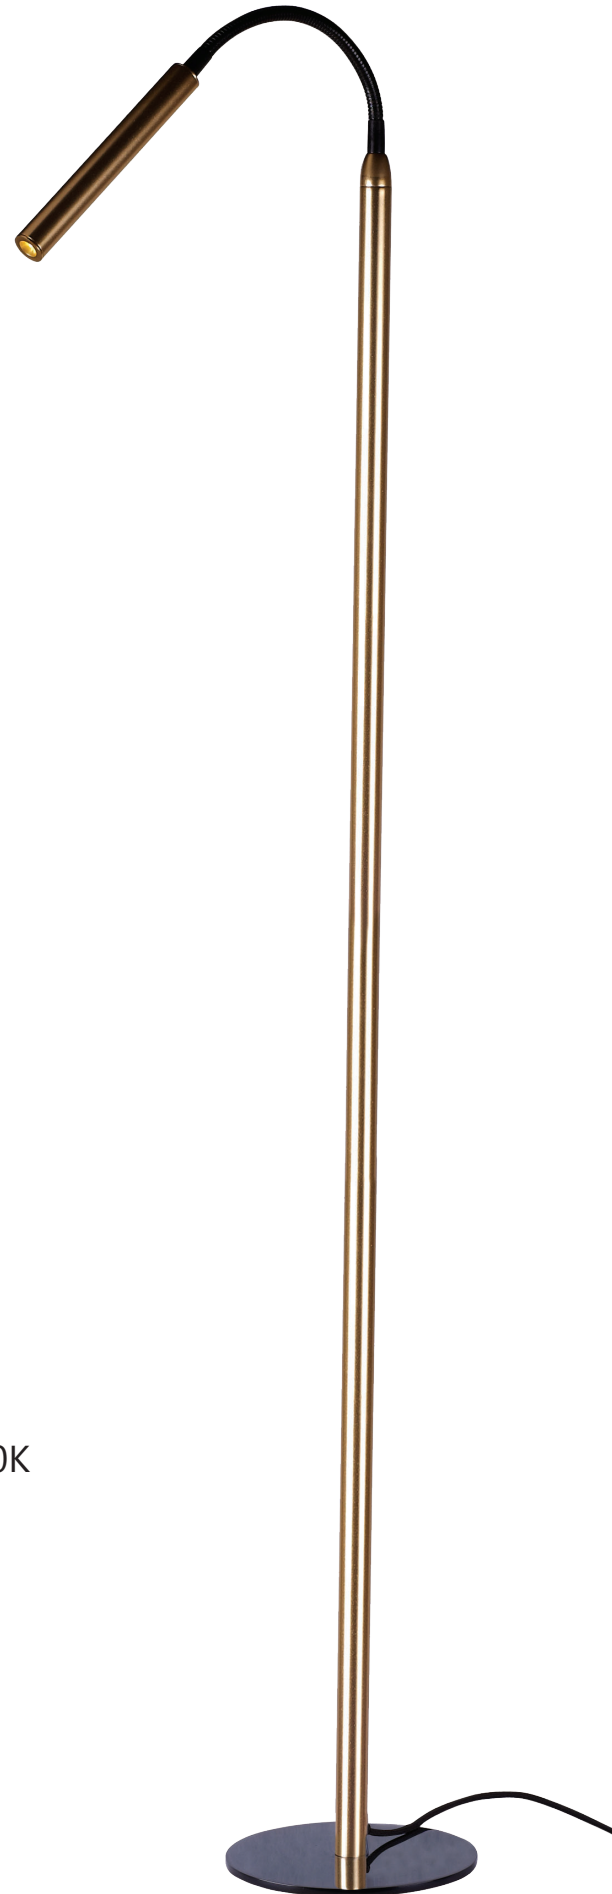

FL2001A0

LED 1×2.5W(LED source and driver included),3000K
MENTAL FINISH: MATT GOLD

SIZE: D200*H1750MM