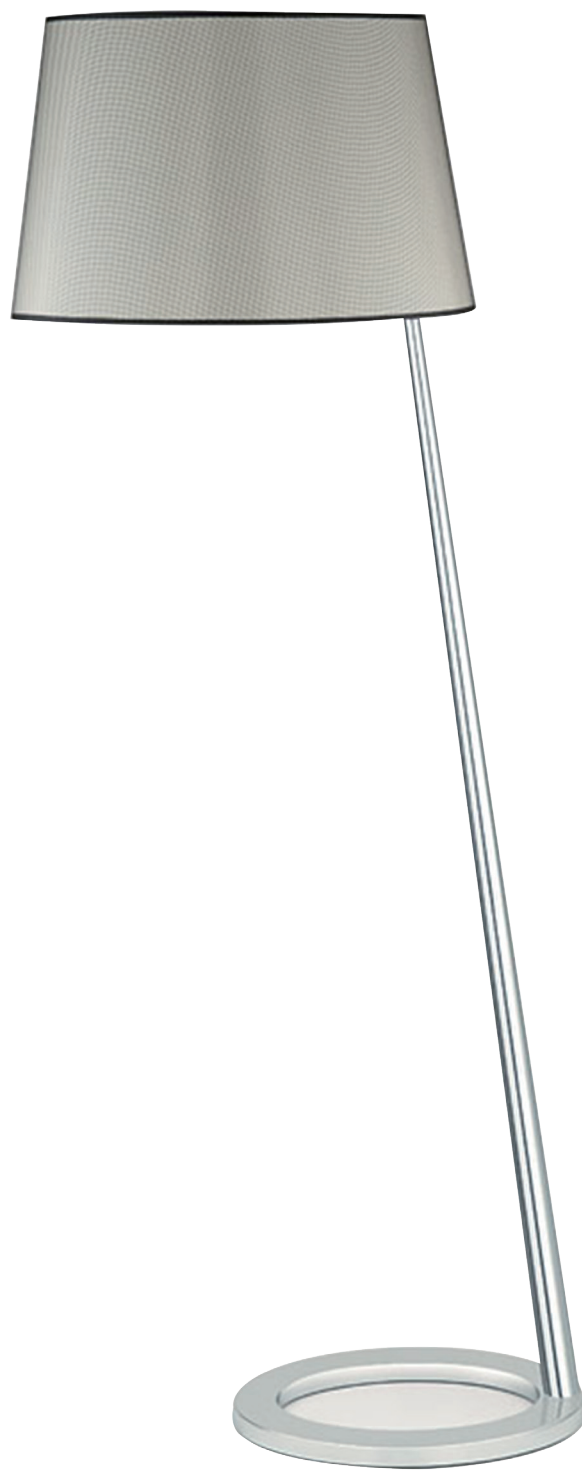

F30560

E27 1×60W (bulbs excluded)
MENTAL FINISH: CHROME

SIZE: L600*W300*H1550MM