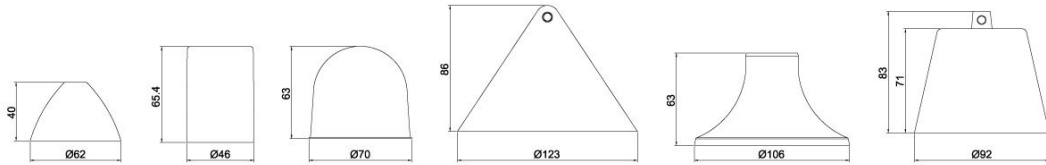

Pendant Color recognition and canopy size 吊灯颜色区分和吸顶罩尺寸

众 ZHONGXIN 鑫

09