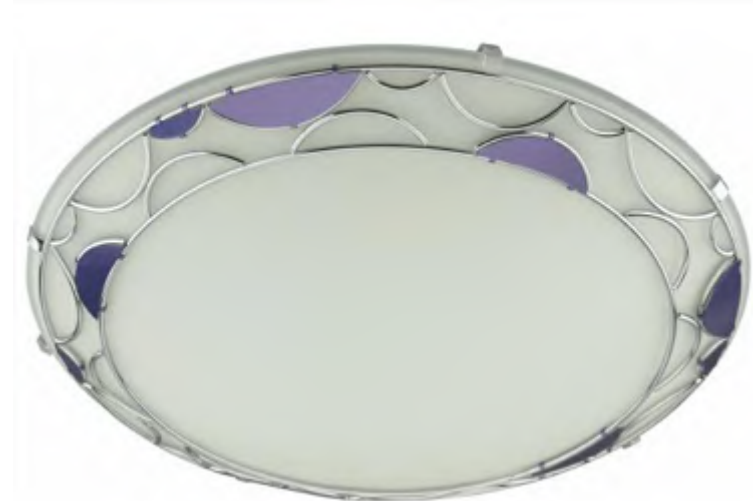

D

A: IG416-C2018
E27 2xMax 60W
ceiling light
chrome+glass

B: IG416-C2019
E27 2xMax 60W
ceiling light
chrome+glass

C: IG416-C2003
E27 2xMax 60W
ceiling light
chrome+glass

D: IG416-C2003P
E27 2xMax 60W
ceiling light
chrome+glass