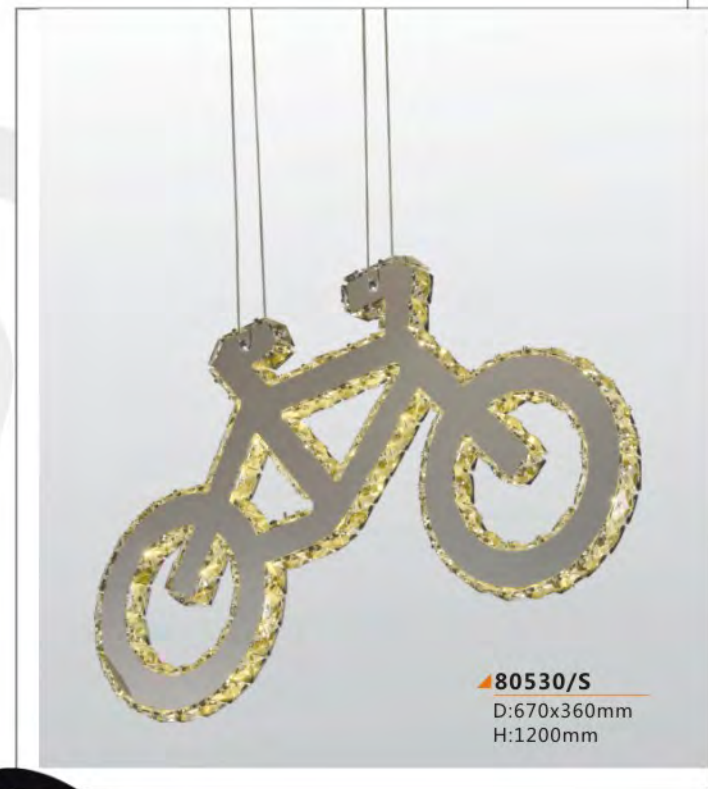

<http://en.maxleader-lighting.com>

80124/30+4
D:550x380mm
H:1200mm

80530/S
D:670x360mm
H:1200mm

80126/24+3
D:800x310mm
H:1200mm

80082/100+10
D:850mm
H:2800mm

80526/57+1
D:650mm
H:150mm

80120/64+13
D:760x760mm
H:330mm