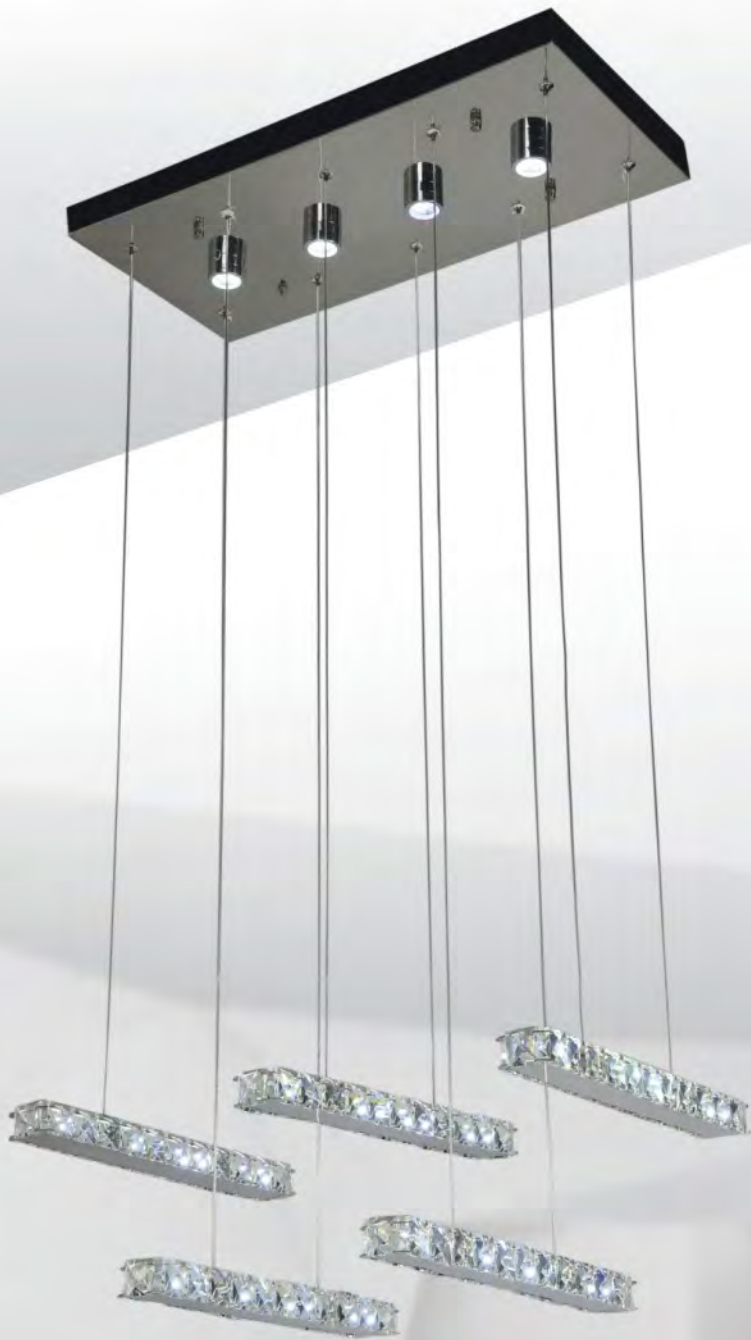

<http://en.maxleader-lighting.com>

80124/30+4
D:550x380mm
H:1200mm

80530/S
D:670x360mm
H:1200mm

80126/24+3
D:800x310mm
H:1200mm

80082/100+10
D:850mm
H:2800mm

80526/57+1
D:650mm
H:150mm

80120/64+13
D:760x760mm
H:330mm