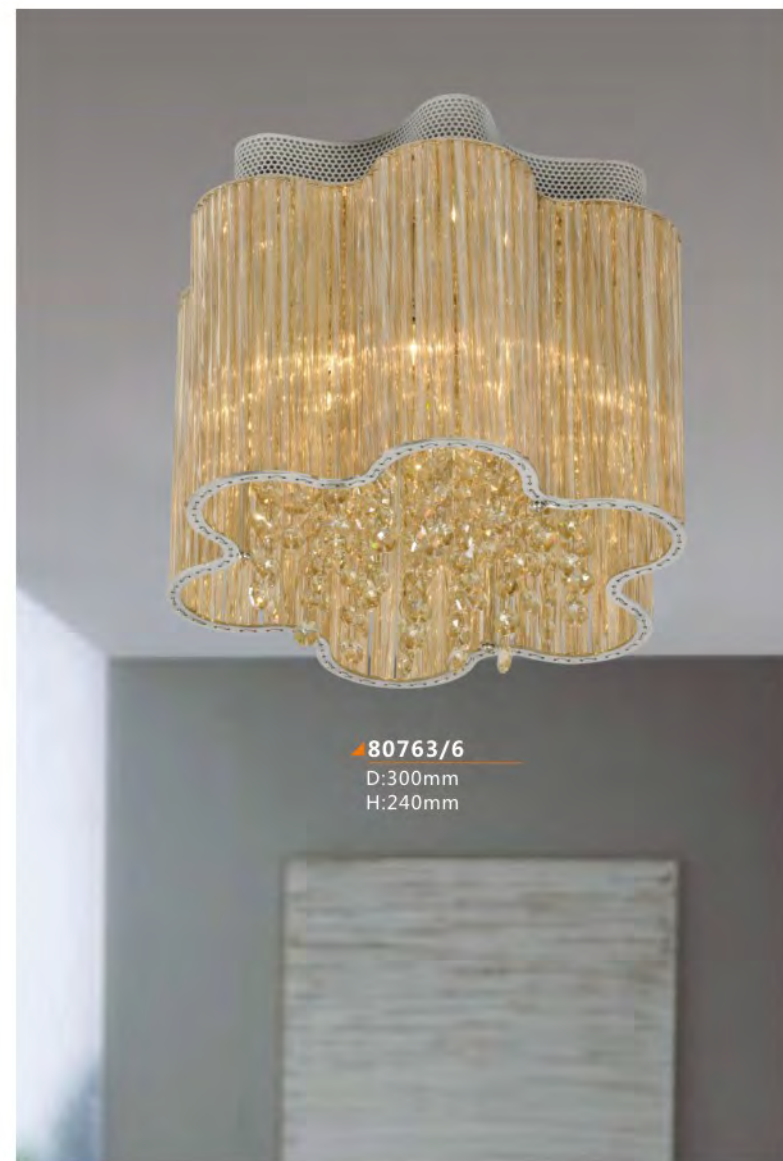

80763/6
D:300mm
H:240mm